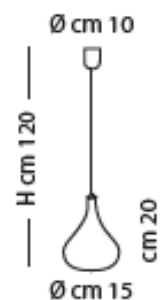

GRANADA

DESIGNER: TEAM DESIGN

TECHNICAL DATA SHEET

SP 7/294 A-20

Sospensione con diffusore in vetro disponibile in 8 colori diversi, struttura in cromo.
Illuminata con GU10 LED.

*Suspension lamp with glass lampshade, available in 8 different colour options, structure in chrome.
GU10 LED Light source.*

CE IP20

Weight: 1,00 kg
Volume: 0,02
Box: 26 X 26 X 27 cm
Dimensions: ø 15 x H 120 cm
Light source: 1 x6W GU10 LED

FINISHING

DIFFUSORE - LAMPSHADE

01	04	05	30	32	31	50	34
bianco white	arancione orange	grigio grey	tortora dove grey	verde oliva olive green	cromo chrome	rame copper	dorato golden