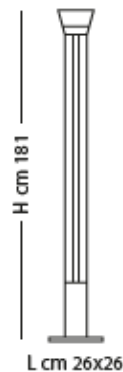

MALE'

DESIGNER:
CIERRESTUDIO
VITTORIO BOT

TECHNICAL DATA SHEET

PI 3/267

Piantana con diffusore in vetro e cristalli, struttura in cromo.
Illuminata con LED.

Floor lamp with glass lampshade and crystals, structure in chrome.

LED Light source.

CE IP20

Weight: 16,00 kg
Volume: 0,18
Box: 31 X 31 X 183,5 cm
Dimensions: L 26 X 26 x H 181 cm
Light source: 1 X7,5W R7S LED+20W STRIP LED
3500 lumen 3000k

FINISHING

DIFFUSORE - LAMPSHADE

10
trasparente
transparent

MONTATURA - FRAME

31
cromo
chrome

S I L L U X[®]

SIL.LUX SRL
Via Pascoli, 35/A 30020 Quarto d'Altino - Venezia - Italy
P.IVA: IT 03599210261
Tel. +39 0422 824756
www.sillux.com - info@sillux.com