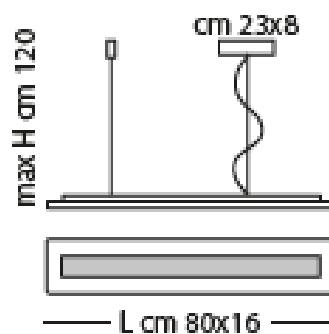

MALE'

DESIGNER:
CIERRESTUDIO
VITTORIO BOT

TECHNICAL DATA SHEET

SP N/267

Sospensione con diffusore in vetro e cristalli, struttura in cromo.
Illuminata con LED.

Suspension lamp with glass lampshade and crystals, structure in chrome.

LED Light source.

CE IP20

Weight: 7,20 kg
Volume: 0,03
Box: 85 X 21 X 18 cm
Dimensions: L 80 X 16 x H 120 cm
Light source: 3 X7,5W R7S LED+13W STRIP LED
2300 lumen 3000k

FINISHING

DIFFUSORE - LAMPSHADE

10
trasparente
transparent