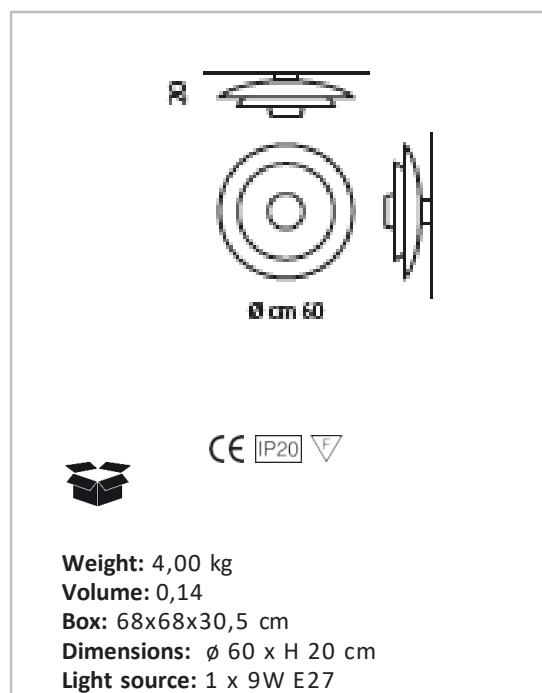

CHAOS

DESIGNER: CIERRESTUDIO

TECHNICAL DATA SHEET

LS 5/339

Plafoniera composta da 3 diffusori in vetro, struttura disponibile in nickel o champagne spazzolato. Illuminata con attacco E27.

Ceiling lamp composed of 3 glass lampshades, metal structure available in brushed nickel or champagne. E27 Light source.