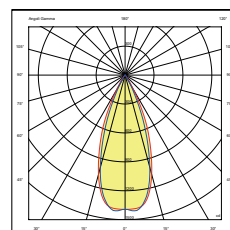

Item: RL1452RF
Power: 2W
Beam angle: 45°
Output flux: 120 lm
Temp. Color: 3.000K
CRI: >90
Face ring: white
Driver: on-off (F),
IP20, O IP44

Item: RL2754RF
Power: 4W
Beam angle: 45°
Output flux: 240 lm
Temp. Color: 3.000K
CRI: >90
Face ring: white
Driver: on-off (F),
IP20, O IP44

Item: RL514710RF
Power: 10W
Beam angle: 45°
Output flux: 624 lm
Temp. Color: 3.000K
CRI: >90
Face ring: white
Driver: on-off (F),
IP20, O IP44

CODIFICA PRODOTTI / PRODUCT CODING

Family name	Dimension hole	Power LED (W)	With ring\trimless	Type of driver. On-off\Dali	Optical finish Black
RL1 \ RL2 \ RL5	45 \ 75 \ 147	2 \ 4 \ 10	R	F	