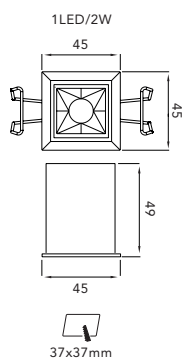

Fixed multi-optic projector for recessed installation in plasterboard false ceilings. Made of die-cast aluminum and with white edge. Black anti-glare secondary optic for high visual comfort (UGR <19). Degree of protection: IP20, optics IP44, electrical insulation class III, F mark. Supplied complete with ON-OFF driver.

Item: RL1452RF
Power: 2W
Beam angle: 45°
Output flux: 120 lm
Temp. Color: 3.000K
CRI: >90
Face ring: white
Driver: on-off (F),
IP20, O IP44

Item: RL2754RF
Power: 4W
Beam angle: 45°
Output flux: 240 lm
Temp. Color: 3.000K
CRI: >90
Face ring: white
Driver: on-off (F),
IP20, O IP44

Item: RL514710RF
Power: 10W
Beam angle: 45°
Output flux: 624 lm
Temp. Color: 3.000K
CRI: >90
Face ring: white
Driver: on-off (F),
IP20, O IP44

CODIFICA PRODOTTI / PRODUCT CODING

Family name	Dimension hole	Power LED (W)	With ring\trimless	Type of driver. On-off\Dali	Optical finish Black
RL1 \ RL2 \ RL5	45 \ 75 \ 147	2 \ 4 \ 10	R	F	