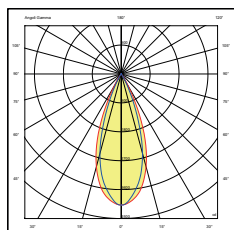

Item: RL1452RF
Power: 2W
Beam angle: 45°
Output flux: 120 lm
Temp. Color: 3.000K
CRI: >90
Face ring: white
Driver: on-off (F),
IP20, O IP44

Item: RL2754RF
Power: 4W
Beam angle: 45°
Output flux: 240 lm
Temp. Color: 3.000K
CRI: >90
Face ring: white
Driver: on-off (F),
IP20, O IP44

Item: RL514710RF
Power: 10W
Beam angle: 45°
Output flux: 624 lm
Temp. Color: 3.000K
CRI: >90
Face ring: white
Driver: on-off (F),
IP20, O IP44

CODIFICA PRODOTTI / PRODUCT CODING

Family name	Dimension hole	Power LED (W)	With ring\trimless	Type of driver. On-off\Dali	Optical finish Black
RL1 \ RL2 \ RL5	45 \ 75 \ 147	2 \ 4 \ 10	R	F	