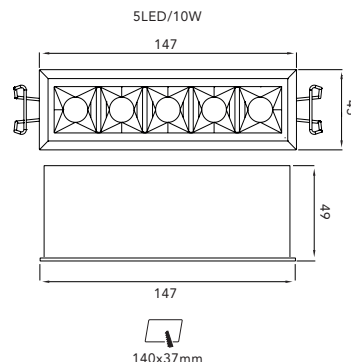

Fixed multi-optic projector for recessed installation in plasterboard false ceilings. Made of die-cast aluminum and with white edge. Black anti-glare secondary optic for high visual comfort (UGR <19). Degree of protection: IP20, optics IP44, electrical insulation class III, F mark. Supplied complete with ON-OFF driver.

Item: RL1452RF
Power: 2W
Beam angle: 45°
Output flux: 120 lm
Temp. Color: 3.000K
CRI: >90
Face ring: white
Driver: on-off (F),
IP20, O IP44

Item: RL2754RF
Power: 4W
Beam angle: 45°
Output flux: 240 lm
Temp. Color: 3.000K
CRI: >90
Face ring: white
Driver: on-off (F),
IP20, O IP44

Item: RL514710RF
Power: 10W
Beam angle: 45°
Output flux: 624 lm
Temp. Color: 3.000K
CRI: >90
Face ring: white
Driver: on-off (F),
IP20, O IP44

CODIFICA PRODOTTI / PRODUCT CODING

Family name	Dimension hole	Power LED (W)	With ring\trimless	Type of driver. On-off\Dali	Optical finish Black
RL1 \ RL2 \ RL5	45 \ 75 \ 147	2 \ 4 \ 10	R	F	