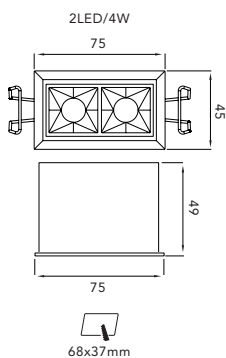

Fixed multi-optic projector for recessed installation in plasterboard false ceilings. Made of die-cast aluminum and with white edge. Black anti-glare secondary optic for high visual comfort (UGR <19). Degree of protection: IP20, optics IP44, electrical insulation class III, F mark. Supplied complete with ON-OFF driver.

Item: RL1452RF
Power: 2W
Beam angle: 45°
Output flux: 120 lm
Temp. Color: 3.000K
CRI: >90
Face ring: white
Driver: on-off (F),
IP20, O IP44

Item: RL2754RF
Power: 4W
Beam angle: 45°
Output flux: 240 lm
Temp. Color: 3.000K
CRI: >90
Face ring: white
Driver: on-off (F),
IP20, O IP44

Item: RL514710RF
Power: 10W
Beam angle: 45°
Output flux: 624 lm
Temp. Color: 3.000K
CRI: >90
Face ring: white
Driver: on-off (F),
IP20, O IP44

CODIFICA PRODOTTI / PRODUCT CODING

Family name	Dimension hole	Power LED (W)	With ring\trimless	Type of driver. On-off\Dali	Optical finish Black
RL1 \ RL2 \ RL5	45 \ 75 \ 147	2 \ 4 \ 10	R	F	