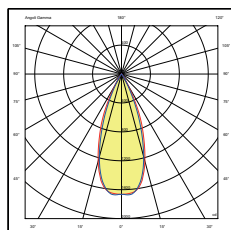

Item: RL1452RF
Power: 2W
Beam angle: 45°
Output flux: 120 lm
Temp. Color: 3.000K
CRI: >90
Face ring: white
Driver: on-off (F),
IP20, O IP44

Item: RL2754RF
Power: 4W
Beam angle: 45°
Output flux: 240 lm
Temp. Color: 3.000K
CRI: >90
Face ring: white
Driver: on-off (F),
IP20, O IP44

Item: RL514710RF
Power: 10W
Beam angle: 45°
Output flux: 624 lm
Temp. Color: 3.000K
CRI: >90
Face ring: white
Driver: on-off (F),
IP20, O IP44

CODIFICA PRODOTTI / PRODUCT CODING

Family name	Dimension hole	Power LED (W)	With ring\trimless	Type of driver. On-off\Dali	Optical finish Black
RL1 \ RL2 \ RL5	45 \ 75 \ 147	2 \ 4 \ 10	R	F	