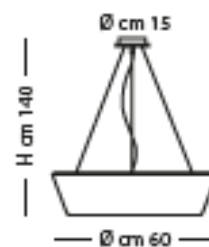

CANNES

DESIGNER: ORIANO FAVARETTO

TECHNICAL DATA SHEET

SP 7/307

Sospensione con diffusore in tessuto plissé, disponibile in bianco o tortora, struttura in cromo.

Sorgente: E27.

Suspension lamp with pleated fabric lampshade, available in white or dove grey, structure in chrome.

E27 Light source.

CE IP20

Weight: 3,40 kg

Volume: 0,08

Box: 62 x 62 x 22 cm

Dimensions: ø 60x H 140 cm

Light source: 2 x 5W E27

FINISHING