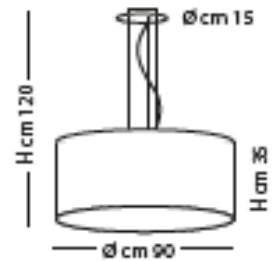

SAINT LOUIS

DESIGNER: CIERRESTUDIO

TECHNICAL DATA SHEET

SP S/503

Sospensione con diffusore in tessuto liscio o simil velluto; disponibile in bianco, rosso, verde o marrone, struttura in cromo.

Sorgente: E27.

Suspension lamp with smooth or velvet-like fabric lampshade, available in white, red, green or brown, structure in chrome.

E27 Light source.

CE IP20

Weight: 10,00 kg

Volume: 0,52

Box: 100 x 100 x 52 cm

Dimensions: ϕ 90 x H 120 cm