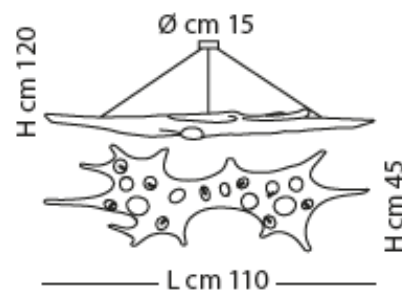

BAOBAB

DESIGNER: ORIANO FAVARETTO

TECHNICAL DATA SHEET

SP 1057/110S

Sospensione con diffusore in ceramica, struttura in cromo.
Illuminata con LED.

*Suspension lamp with ceramic lampshade, structure in chrome.
LED Light source.*

CE IP20

Weight: 18,00 kg
Volume: 0,29
Box: 120 X 80 X 30 cm
Dimensions: L 110 x H 120 cm
Light source: 14 X 2W G4 LED

FINISHING

DIFFUSORE - LAMP SHADE

01
bianco
white

56
oro/platino
gold/platinum

MONTATURA - FRAME