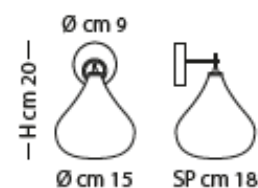

GRANADA

DESIGNER: TEAM DESIGN

TECHNICAL DATA SHEET

LP 6/294

Applique con diffusore in vetro disponibile in 8 colori diversi, struttura in cromo.
Illuminata con GU10 LED.

*Wall lamp with glass lampshade, available in 8 different colour options, structure in chrome.
GU10 LED Light source.*

CE IP20

Weight: 1,20 kg
Volume: 0,02
Box: 26 X 26 X 27 cm
Dimensions: ø 15 x D 18 x H 20 cm
Light source: 1 x max 6W GU10 LED

FINISHING

DIFFUSORE - LAMPSHADE

01	04	05	30	32	31	50	34
bianco white	arancione orange	grigio grey	tortora dove grey	verde oliva olive green	cromo chrome	rame copper	dorato golden