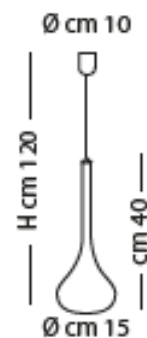

GRANADA

DESIGNER: TEAM DESIGN

TECHNICAL DATA SHEET

SP 7/294 C-40

Sospensione con diffusore in vetro disponibile in 8 colori diversi, struttura in cromo.
Illuminata con GU10 LED.

*Suspension lamp with glass lampshade, available in 8 different colour options, structure in chrome.
GU10 LED Light source.*

CE IP20

Weight: 1,15 kg
Volume: 0,02
Box: 48 X 23 X20 cm
Dimensions: ø 15 x H 120 cm
Light source: 1 x6W GU10 LED

FINISHING

DIFFUSORE - LAMPSHADE

01	04	05	30	32	31	50	34
bianco white	arancione orange	grigio grey	tortora dove grey	verde oliva olive green	cromo chrome	rame copper	dorato golden