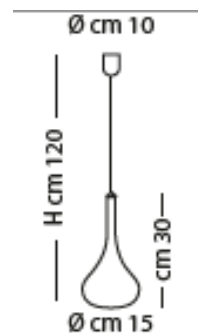

GRANADA

DESIGNER: TEAM DESIGN

TECHNICAL DATA SHEET

SP 7/294 B-30

Sospensione con diffusore in vetro disponibile in 8 colori diversi, struttura in cromo.
Illuminata con GU10 LED.

*Suspension lamp with glass lampshade, available in 8 different colour options, structure in chrome.
GU10 LED Light source.*

CE IP20

Weight: 1,03 kg
Volume: 0,02
Box: 37 X 23 X19 cm
Dimensions: ø 15 x H 120 cm
Light source: 1 x6W GU10 LED

FINISHING

DIFFUSORE - LAMPSHADE

01	04	05	30	32	31	50	34
bianco white	arancione orange	grigio grey	tortora dove grey	verde oliva olive green	cromo chrome	rame copper	dorato golden