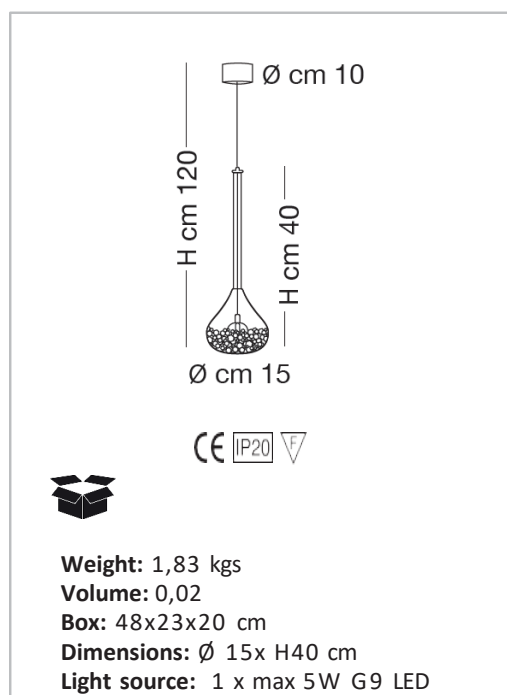

GRAAL

DESIGNER: TEAM DESIGN

TECHNICAL DATA SHEET

SP 7/276 C-40

Sospensione con diffusore in vetro soffiato e cristalli. Illuminata con attacco G9 LED.

Suspension lamp with hand-blown glass lampshade and crystals. G9 LED Light source.

FINISHING

DIFFUSORE - LAMPSHADE

10
trasparente
transparent

MONTATURA - FRAME

31
cromo
chrome