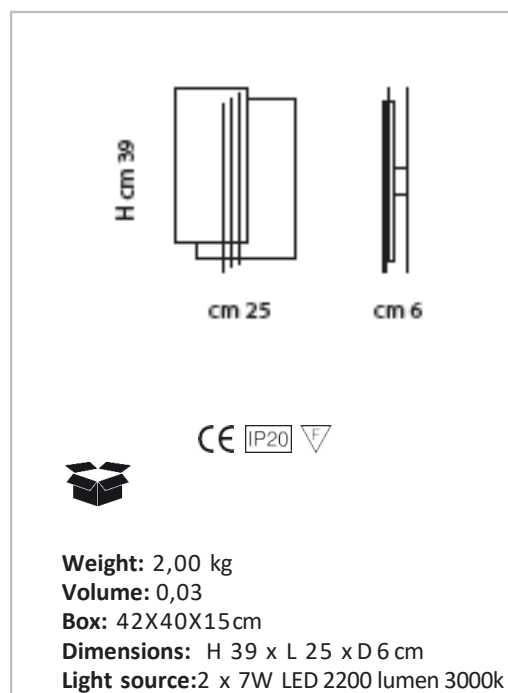

TECHNICAL DATA SHEET

LP 6/336

Applique con diffusore in acrilico, struttura in metallo fin. champagne spazzolato.
Illuminazione a LED.

*Wall lamp with acrylic lampshade, metal structure in brushed champagne finish.
LED lighting source.*