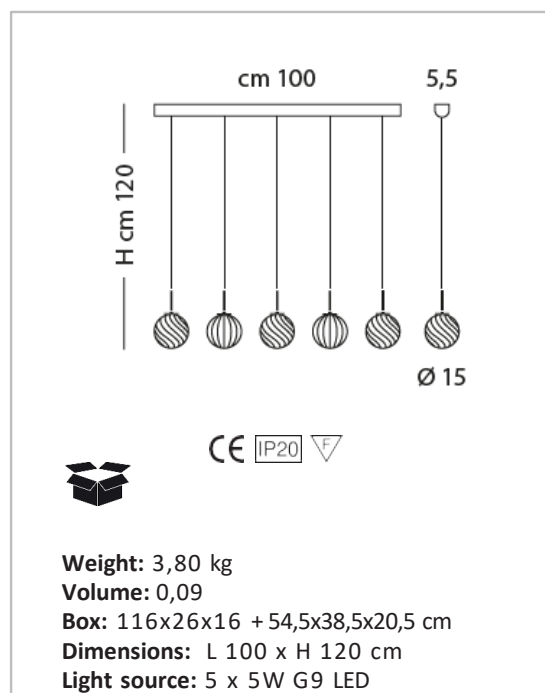

BUBBLE

DESIGNER: CLAUDIO SACCON

TECHNICAL DATA SHEET

SP S/338

Sospensione a 5 luci con diffusori in vetro, struttura disponibile in nickel o champagne spazzolato.
Illuminata con G9 LED.

5 lights suspension lamp with glass lampshades, metal structure available in brushed nickel or champagne.
Light source: G9 LED.