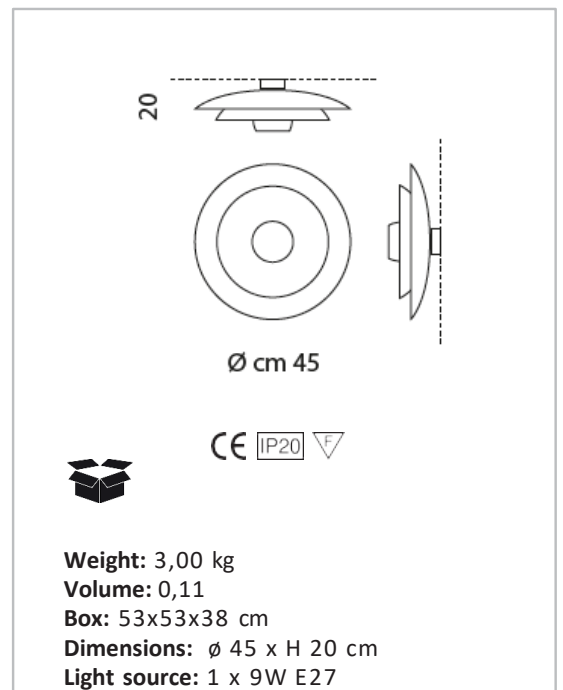

CHAOS

DESIGNER: CIERRESTUDIO

TECHNICAL DATA SHEET

LS 4/339

Plafoniera composta da 3 diffusori in vetro, struttura disponibile in nickel o champagne spazzolato. Illuminata con attacco E27.

Ceiling lamp composed of 3 glass lampshades, metal structure available in brushed nickel or champagne. E27 Light source.