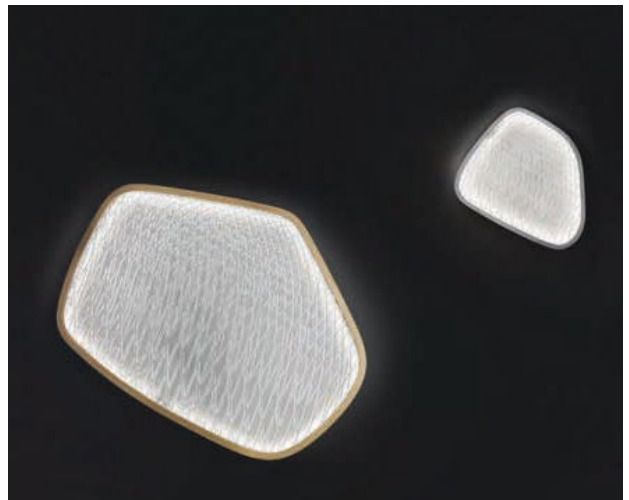

AXTRA

DESIGNER:
STUDIO TEAM

TECHNICAL DATA SHEET

LS 5/318

Plafoniera con diffusore in vetro, struttura in nickel o oro spazzolato.
Illuminata con STRIP LED.

Ceiling lamp with glass lampshade, structure available in brushed nickel or gold.
Light source: LED STRIP.

FINISHING

DIFFUSORE - LAMPSHADE

10
trasparente
transparent

MONTATURA - FRAME

33
nickel spazzolato
brushed nickel

43
oro spazzolato
brushed gold