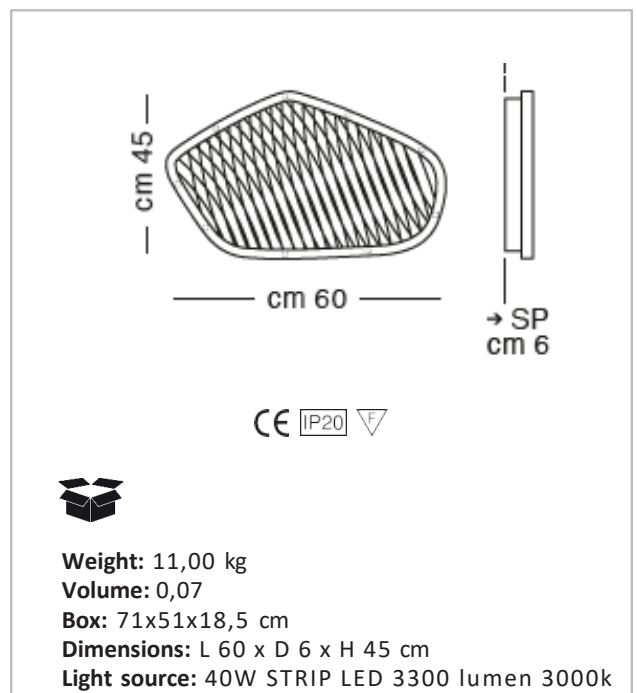

AXTRA

DESIGNER:
STUDIO TEAM

TECHNICAL DATA SHEET

LS 5/318

Plafoniera con diffusore in vetro, struttura in nickel o oro spazzolato.
Illuminata con STRIP LED.

Ceiling lamp with glass lampshade, structure available in brushed nickel or gold.
Light source: LED STRIP.

FINISHING

DIFFUSORE - LAMPSHADE

10
trasparente
transparent

MONTATURA - FRAME

33
nickel spazzolato
brushed nickel

43
oro spazzolato
brushed gold