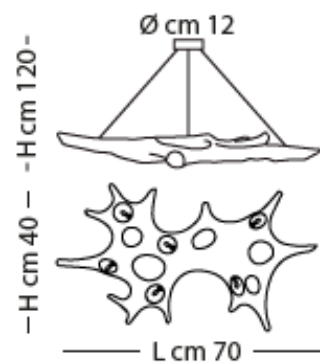

BAOBAB

DESIGNER: ORIANO FAVARETTO

TECHNICAL DATA SHEET

SP 1045/70S

Sospensione con diffusore in ceramica, struttura in cromo.
Illuminata con LED.

*Suspension lamp with ceramic lampshade, structure in chrome.
LED Light source.*

CE IP20

Weight: 5,50 kg
Volume: 0,07
Box: 79 X 43 X 19 cm
Dimensions: L 70 x H 120 cm
Light source: 8X 2W G4 LED

FINISHING

DIFFUSORE - LAMP SHADE

01
bianco
white

56
oro/platino
gold/platinum

MONTATURA - FRAME