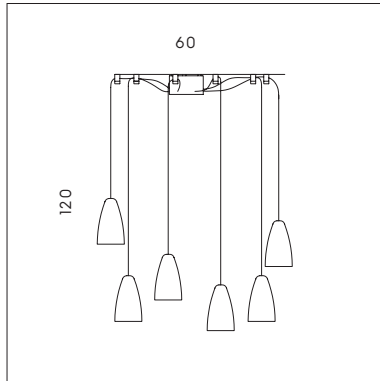

SP 7/300 B

LP 6/300

FORATA

SP 7/300 A
 1 x max 6W GU10 LED 
 CE 

SP S/300 A
 6 x max 6W GU10 LED 
 CE 

SP R/300 A
 4 x max 6W GU10 LED 
 CE 

SP 7/300 B
 1 x max 6W GU10 LED 
 CE 
 Cavo e snodo direzionale.
 Cable and directional joint.