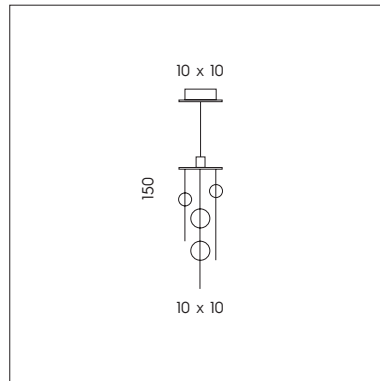

SP 7/236
1 x max 5W G9 LED
CE IP20 ▽ □