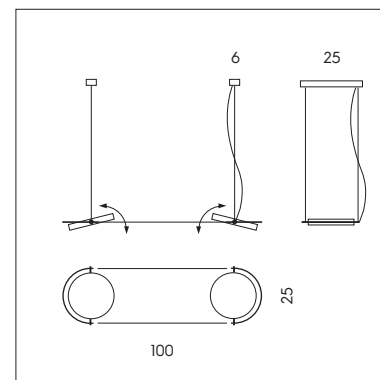

SP 7/333

2 x 10W LED
2200 lumen - 3000K

CE IP20