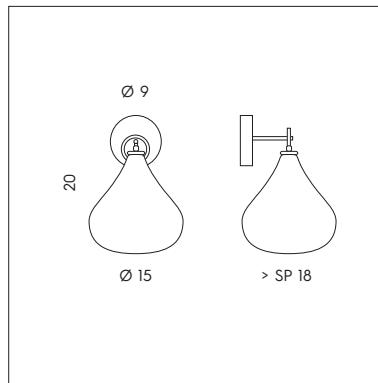

LP 6/294
1 x max 6W GU10 LED
CE

DIFFUSORE - LAMPSHADE

01 bianco white	04 arancione orange	05 grigio grey
30 tortora dove grey	32 verde oliva olive green	
31 cromo chrome	50 rame copper	34 dorato golden

MONTATURA - FRAME

31 cromo chrome