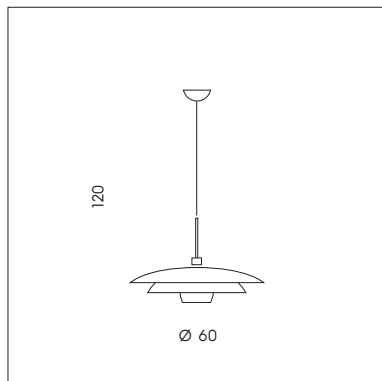

SP 8/339
1 x max 77W E27
CE IP20