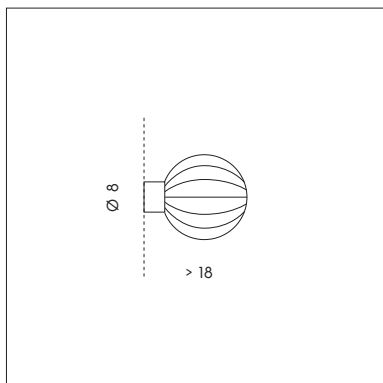

SP 7/338

BUBBLE

SP S/338

SP S/338
 5 x max 5W LED G9 
 CE IP20 ▽

SP 7/338
 1 x max 5W LED G9 
 CE IP20 ▽

SP 8/338
 3 x max 5W LED G9 
 CE IP20 ▽

SP H/338
 6 x max 5W LED G9 
 CE IP20 ▽

SP L/338
 9 x max 5W LED G9 
 CE IP20 ▽