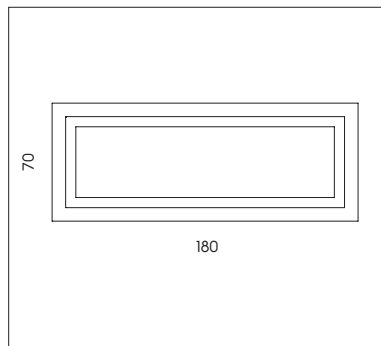

ED 1060/180/2
2 STRIP LED 40W ≅
2620 lumen 3000K

ED 1060/180/3
3 STRIP LED 62W ≅
4060 lumen 3000K