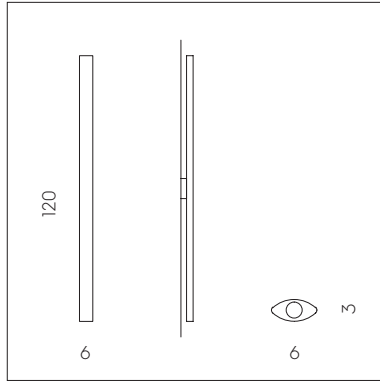

LP 6/298 B
2 x 3W LED
730 lumen - 3000K
CE IP20