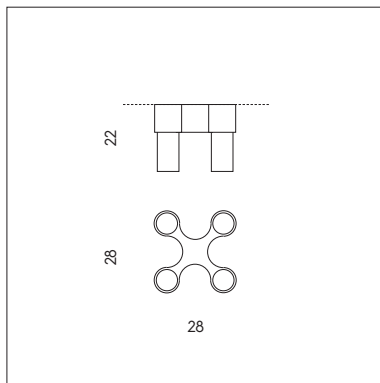

LS 4/331
4 x max 46W E14
CE IP20