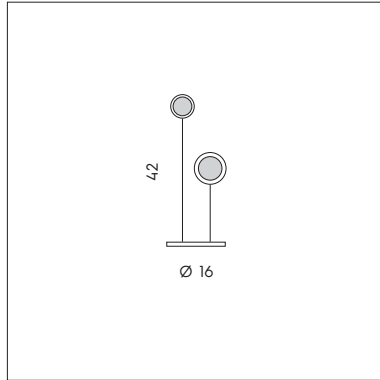

SP 8/330
 16,5W STRIP LED
 2200 lumen - 3000K
 CE IP20

LP 6/330 A
 6W STRIP LED
 800 lumen - 3000K
 CE IP20

LP 6/330 B
 8W STRIP LED
 1100 lumen - 3000K
 CE IP20

PI 3/330
 11W STRIP LED
 2200 lumen - 3000K
 CE IP20