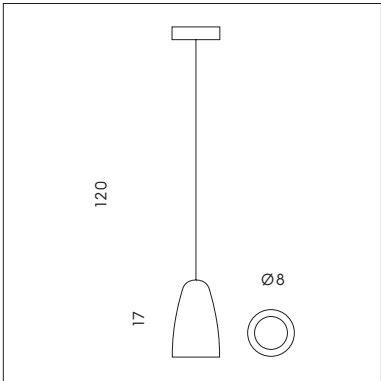

SP 7/300 B

LP 6/300

FORATA

SP 7/300 A
 1 x max 6W GU10 LED 
 CE 

SP S/300 A
 6 x max 6W GU10 LED 
 CE 

SP R/300 A
 4 x max 6W GU10 LED 
 CE 

SP 7/300 B
 1 x max 6W GU10 LED 
 CE 
 Cavo e snodo direzionale.
 Cable and directional joint.