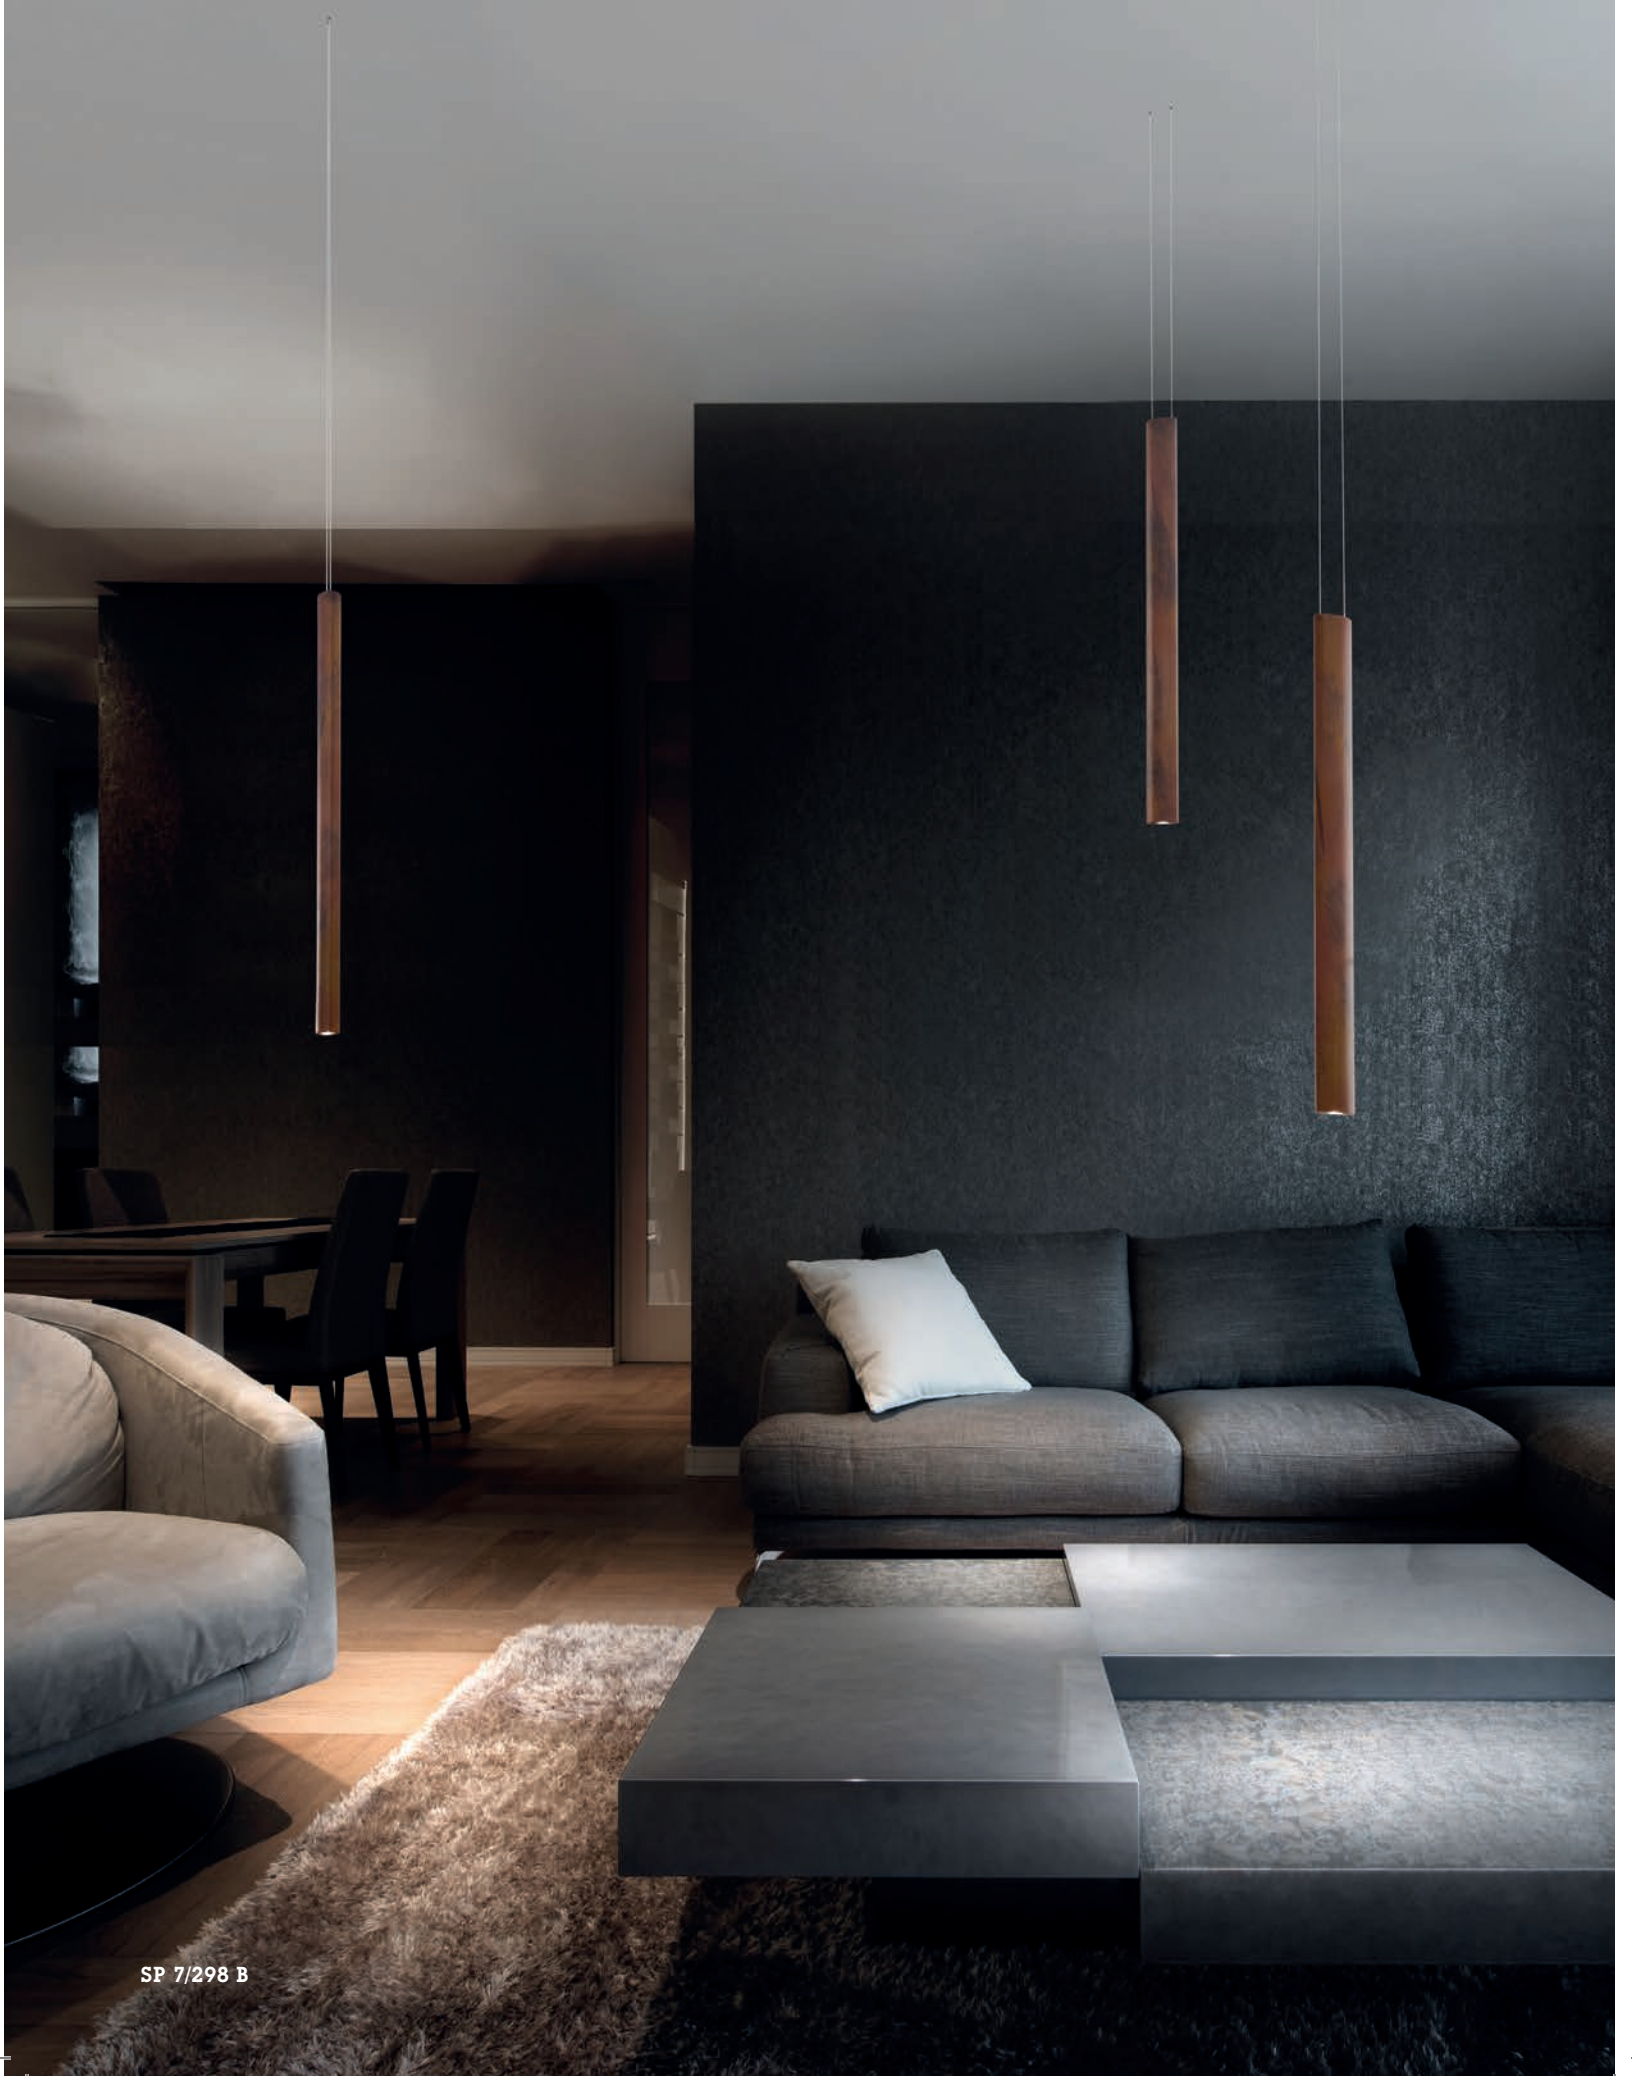

LP 6/267 B
 1 x max 40W GX13 
 + STRIP LED 9W \cong 530 lumen
 CE  

DIFFUSORE - LAMPSHADE

10
 trasparente
 transparent

MONTATURA - FRAME

31
 cromo
 chrome
 Led colore 3000 K
 Led colour 3000 K

CLAUDIO SACCON

OVALINA

S I L L U X

LP 6/298B

LP 6/298A

SP 7/298 A

OVALINA

SP 7/298 A

LP 6/298 A
 2 x 3W LED
 730 lumen - 3000K
 CE IP20