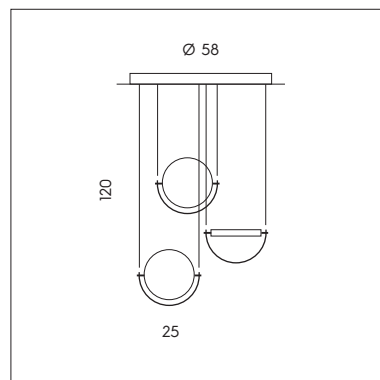

SP 8/333

3 x 10W LED
3300 lumen - 3000K

CE IP20