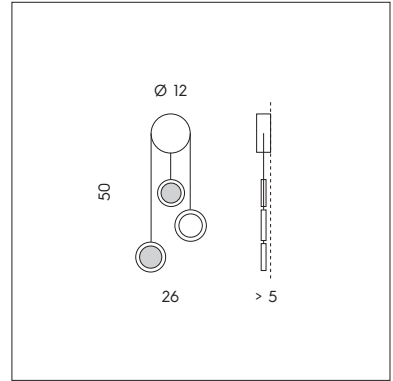

LP 6/330 B
8W STRIP LED
1100 lumen - 3000K
CE IP20