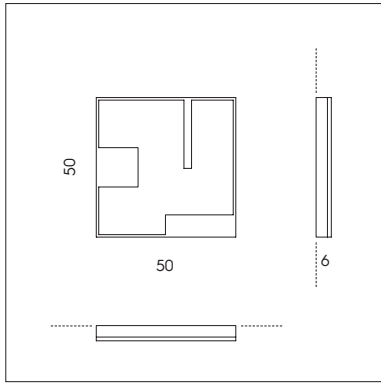

LS 5/319
43W STRIP LED
5200 lumen - 3000K
CE IP20