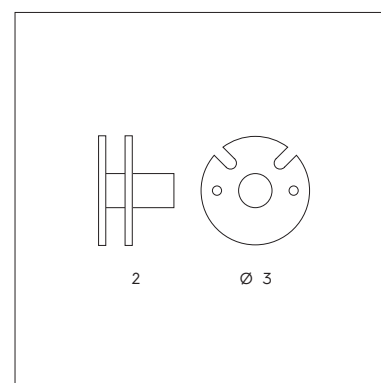

LIGHT HEART

**SP 7/295**

1 x 6W LED 768 lumen 3000K

CE IP20 ▽

**SP 8/295**

6 x 7W LED 4600 lumen 3000K

CE IP20 ▽

**KIT SP/295**3 supporti e cavo per sospensione
lunghezza massima 5 m.3 supports and cable length
max 5 mt.