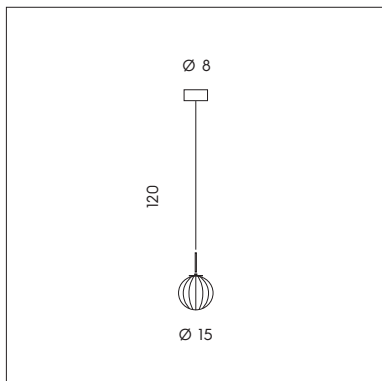

SP 7/338

BUBBLE

SP S/338

SP S/338
 5 x max 5W LED G9 
 CE IP20 ▽

SP 7/338
 1 x max 5W LED G9 
 CE IP20 ▽

SP 8/338
 3 x max 5W LED G9 
 CE IP20 ▽

SP H/338
 6 x max 5W LED G9 
 CE IP20 ▽

SP L/338
 9 x max 5W LED G9 
 CE IP20 ▽