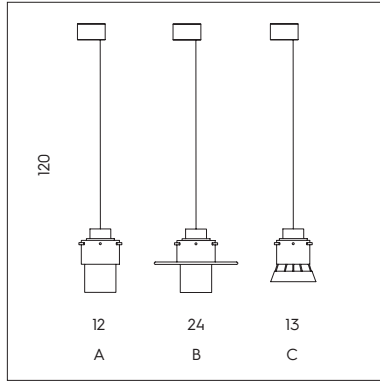

SP 7/313 A
SP 7/313 B
SP 7/313 C
1 x 6W LED 3000K 768 lumen o/or
1 x max 46W E14
CE IP20