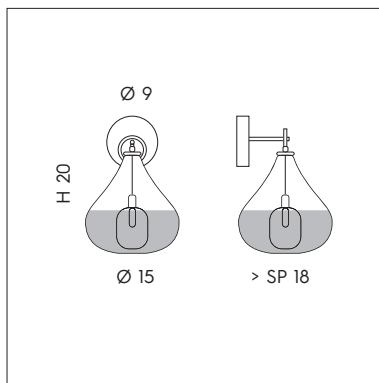

1 x max 5W LED G9 
 CE  IP20 

SP 7/276 C-40

1 x max 5W LED G9 
 CE  IP20 

SP 7/276 D-50

1 x max 5W LED G9 
 CE  IP20 

LP 6/276

1 x max 5W LED G9 
 CE  IP20 

DIFFUSORE - LAMPSHADE