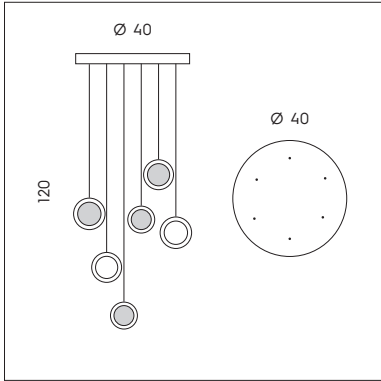

SP 8/330
16,5W STRIP LED
2200 lumen - 3000K
CE IP20