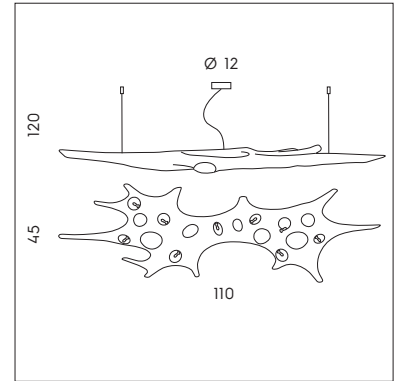

ORIANO FAVARETTO

BAOBAB

S I L L U X

SP 1057/70S

8 x max 2W G4 LED

CE IP20

SP 1057/110S

14 x max 2W G4 LED