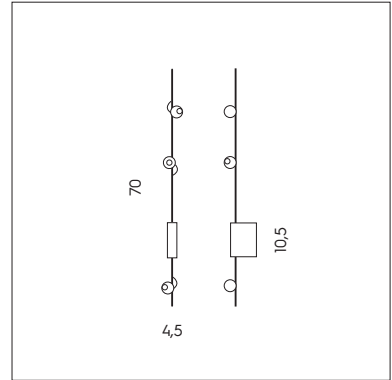

LP 6/334 C
3 x 3W LED
3000K - 930 lumen
CE IP20