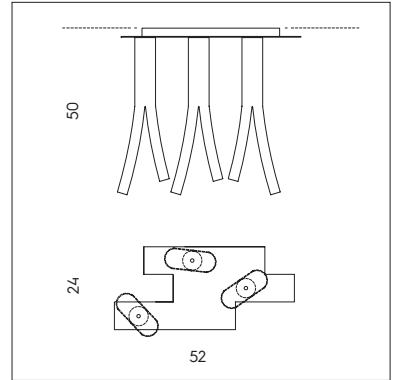

LS 5/311
3 x 7,2W GU10 LED
CE IP20

DIFFUSORE IN METALLO
METAL LAMPSHADE

40/34 laccato bianco/oro lacquered white/gold	60/34 corten/oro corten/gold
64/34 laccato bronzo/oro lacquered bronze/gold