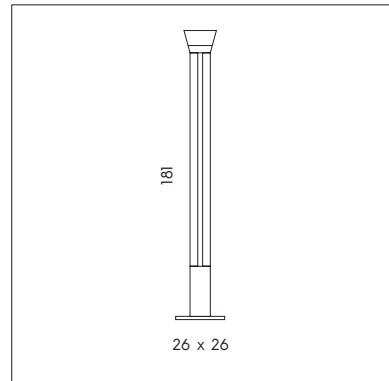

PI 3/267 A
1 x max 7,5W LED R7s 78 mm
+ STRIP LED 20W $\cong$ 3000K 3500 lumen
CE