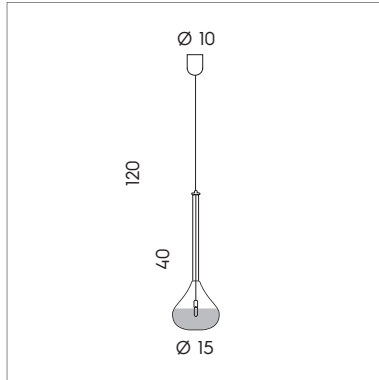

SP 7/276 C-40

1 x max 5W LED G9
CE IP20