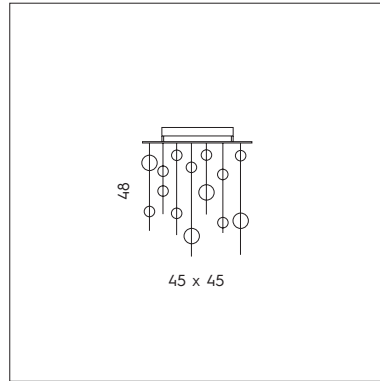

LS 4/236
8 x max 5W G9 LED
CE IP20 ▽