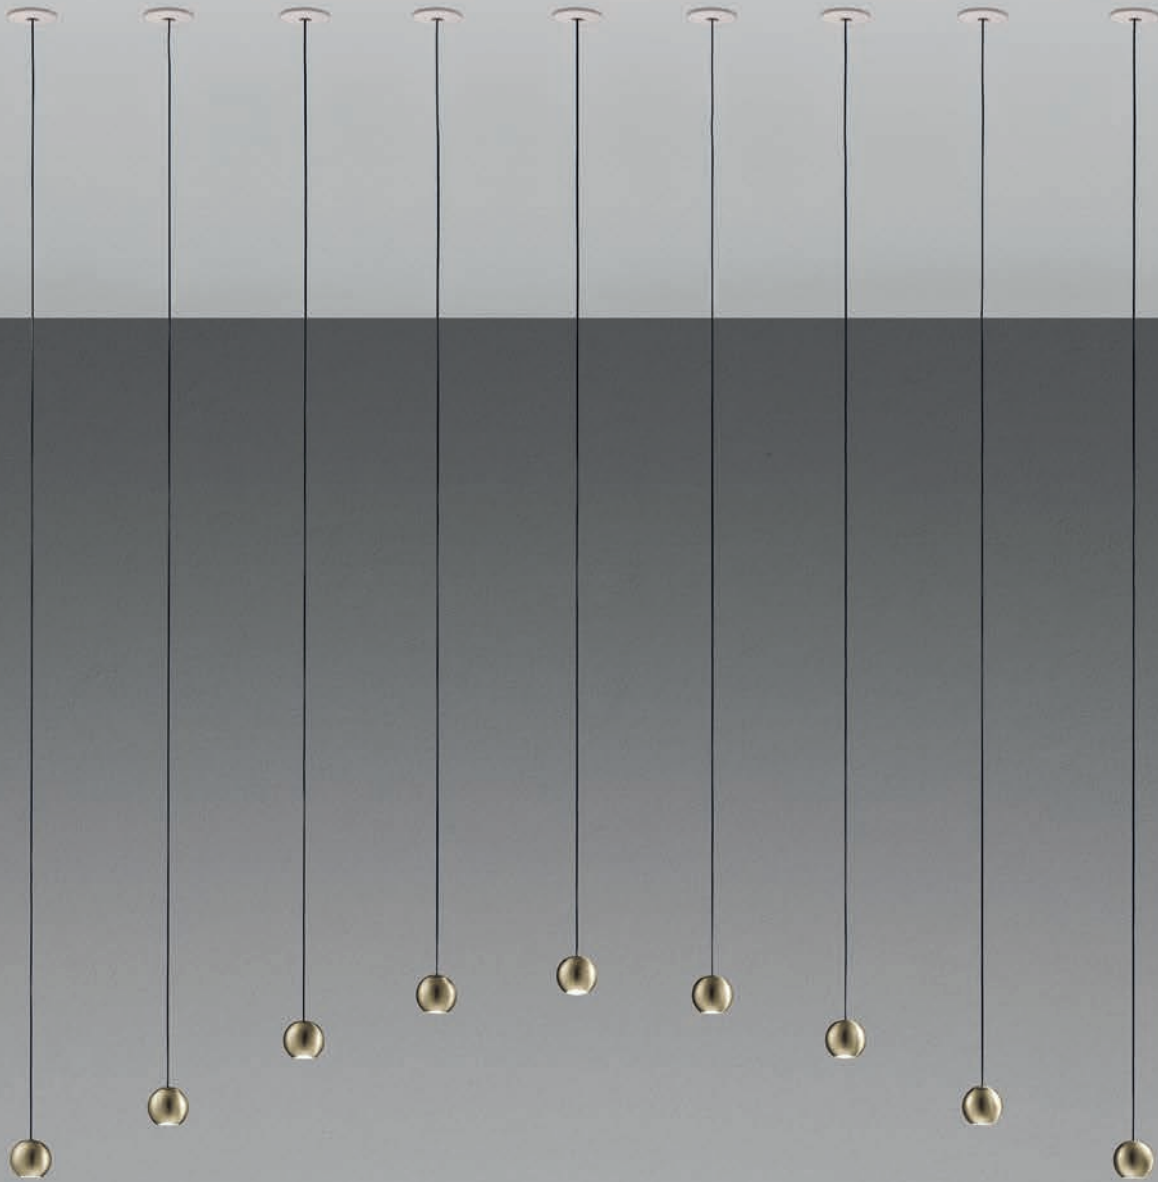

LP 6/334 C

MAGNETIC

MAGNETIC

SFERA LED DIREZIONALE CON AGGANCIO MAGNETICO.
 DIRECTIONAL LED SPHERE WITH MAGNETIC FIXING.

PI 3/334
 3 x 3W LED
 3000K - 930 lumen
 CE IP20

LT 1/334
 2 x 3W LED
 3000K - 620 lumen
 CE IP20