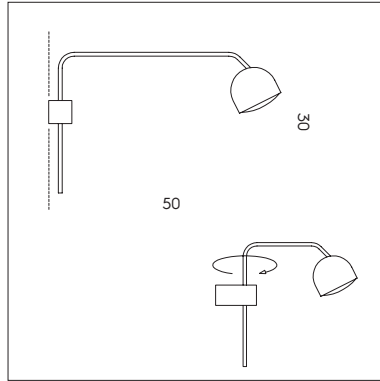

LP 6/310 A
7W LED
765 lumen - 3000K
CE IP20