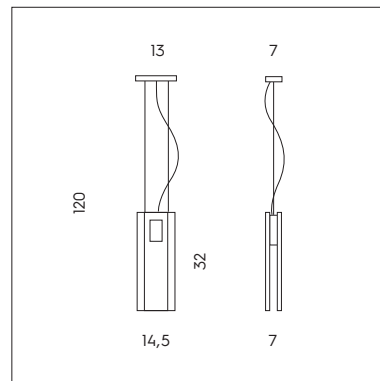

SP 7/336
1 x 3W LED
3000K - 310 lumen
CE IP20