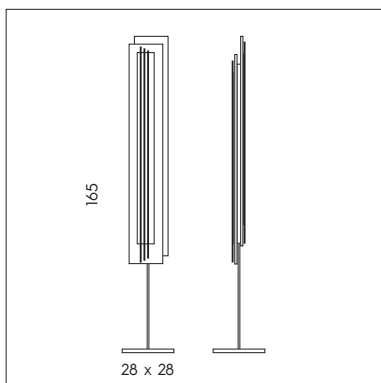

PI 3/336
27W STRIP LED
3000K - 3600 lumen
CE IP20

MONTATURA - FRAME

66
champagne spazzolato
brushed champagne

DIFFUSORE - LAMPSHADE

57
acrilico
acrylic