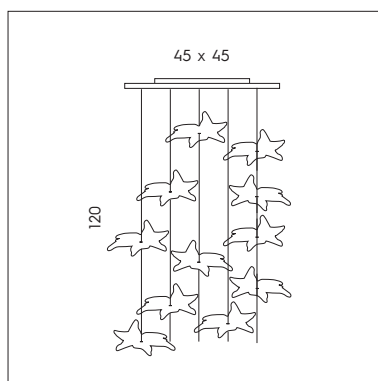

DIFFUSORE in vetro di Murano
LAMPSHADE in Murano glass

10
 trasparente
 transparent

11
 fumé
 smoky

CLAUDIO SACCON

FOGLIE

S I L L U X

**SP H/337**

6 x 6W LED
 3000K - 3960 lumen or
 6 x max 5W LED G9 