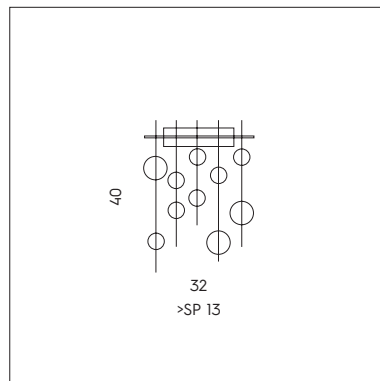

LP 6/236 A
3 x max 5W G9 LED
CE IP20 ▽ □

DIFFUSORE - LAMPSHADE

10 trasparente transparent	31 cromo chrome	61 bronz bronze

MONTATURA - FRAME

36 acciaio lucido polished steel