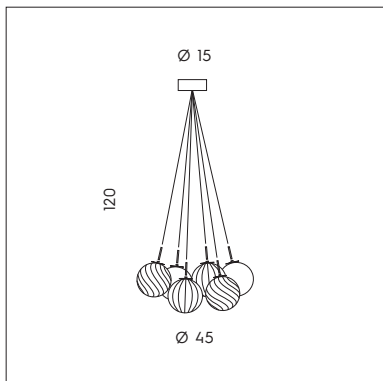

SP 7/338

BUBBLE

SP S/338

SP S/338
 5 x max 5W LED G9 
 CE IP20 ▽

SP 7/338
 1 x max 5W LED G9 
 CE IP20 ▽

SP 8/338
 3 x max 5W LED G9 
 CE IP20 ▽

SP H/338
 6 x max 5W LED G9 
 CE IP20 ▽

SP L/338
 9 x max 5W LED G9 
 CE IP20 ▽