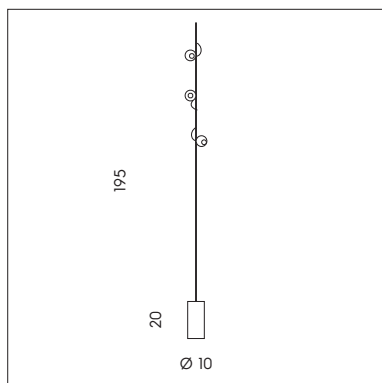

LP 6/334 C

MAGNETIC

MAGNETIC

SFERA LED DIREZIONALE CON AGGANCIO MAGNETICO.
 DIRECTIONAL LED SPHERE WITH MAGNETIC FIXING.

PI 3/334
 3 x 3W LED
 3000K - 930 lumen
 CE IP20

LT 1/334
 2 x 3W LED
 3000K - 620 lumen
 CE IP20