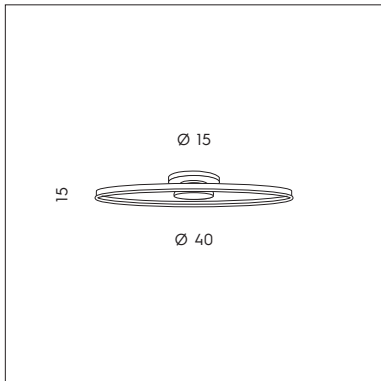

LS 4/267
1 x max 7,5W LED R7s 78 mm
+ STRIP LED 10W $\cong$ 3000K 1500 lumen
or 1 x max 11W LED QR111
+ STRIP LED 14W $\cong$ 3000K 1500 lumen
CE