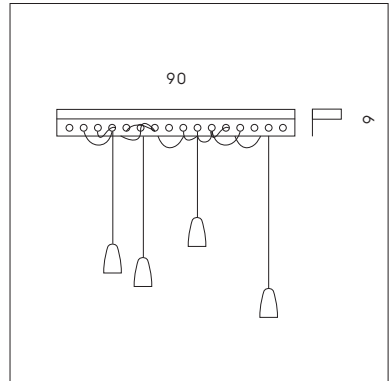

SP 7/300 B

LP 6/300

FORATA

SP 7/300 A
 1 x max 6W GU10 LED 
 CE 

SP S/300 A
 6 x max 6W GU10 LED 
 CE 

SP R/300 A
 4 x max 6W GU10 LED 
 CE 

SP 7/300 B
 1 x max 6W GU10 LED 
 CE 
 Cavo e snodo direzionale.
 Cable and directional joint.