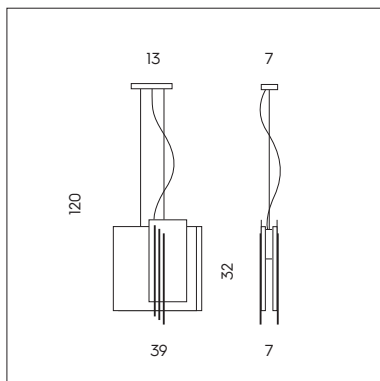

SP 8/336
2 x 7W LED + 1 x 3W LED
3000K - 2500 lumen
CE IP20