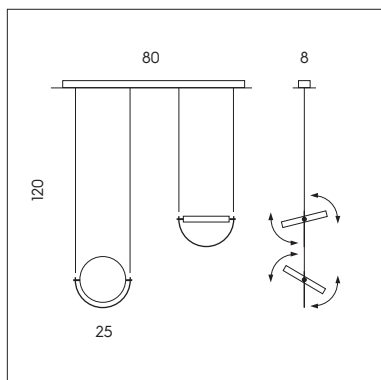

GIOTTO

S I L L U X

LP 6/333 A

LP 6/333 B

GIOTTO

PI 3/333

**SP S/333**

2 x 10W LED
2200 lumen - 3000K