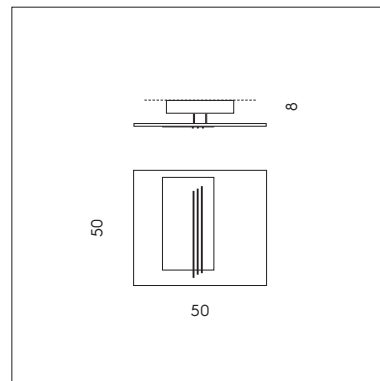

LS 5/336
2 x 7W LED
3000K - 2200 lumen
CE IP20