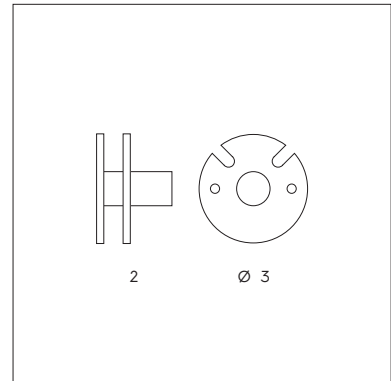

SP 8/313 ABC
 3 x 6W LED 3000K 2300 lumen o/or
 3 x max 46W E14 
 CE IP20 

LP 6/313 A
LP 6/313 B
LP 6/313 C
 1 x 6W LED 3000K 768 lumen o/or
 1 x max 46W E14 
 CE IP20 

KIT SP/313
 3 supporti e cavo per sospensione
 lunghezza massima 5 m.
 3 supports and cable length
 max 5 mt.
 1 rosone / canopy