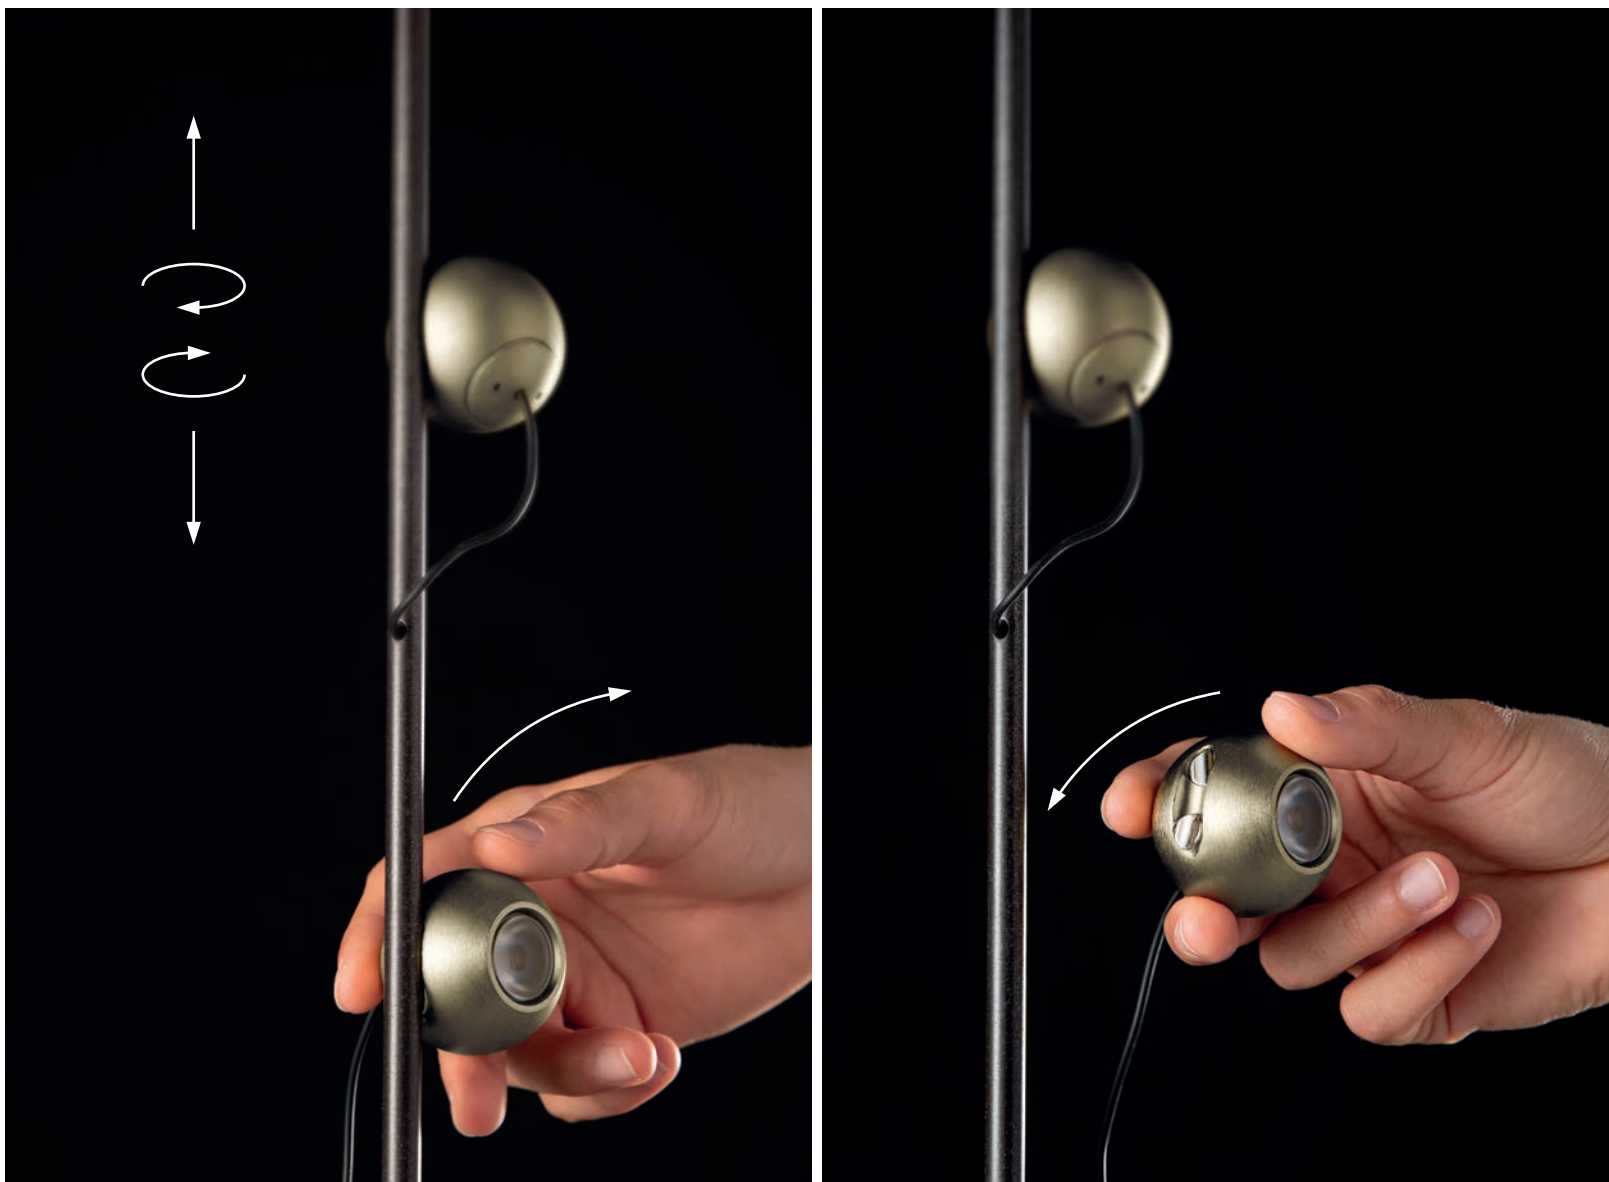

LP 6/334 C

MAGNETIC

MAGNETIC

SFERA LED DIREZIONALE CON AGGANCIO MAGNETICO.
 DIRECTIONAL LED SPHERE WITH MAGNETIC FIXING.

PI 3/334
 3 x 3W LED
 3000K - 930 lumen
 CE IP20

LT 1/334
 2 x 3W LED
 3000K - 620 lumen
 CE IP20