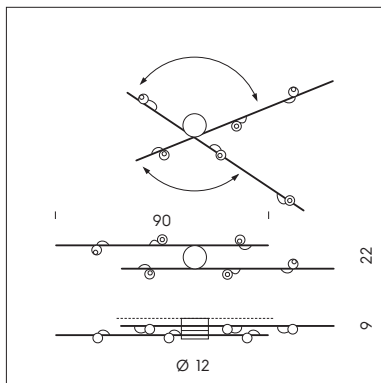

LS 4/334
6 x 3W LED
3000K - 1860 lumen
CE IP20

DIFFUSORE - LAMPSHADE

66
champagne spazzolato
brushed champagne

ROSONE - CANOPY

40
laccato bianco
lacquered white

45
laccato nero
lacquered black

MONTATURA - FRAME

64
laccato bronzo
lacquered bronze

66
champagne spazzolato
brushed champagne