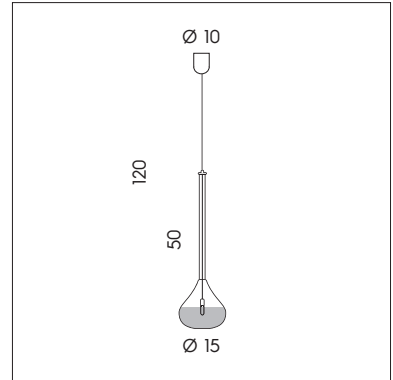

SP 7/276 D-50

1 x max 5W LED G9
CE IP20