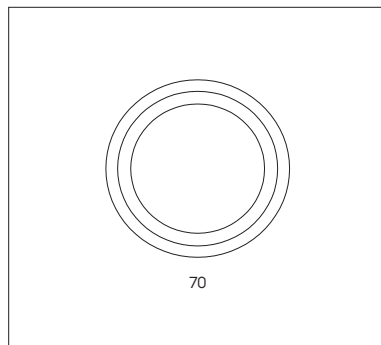

ED 1061/70/2
2 STRIP LED 17W ≅
1100 lumen 3000K

ED 1061/70/3
3 STRIP LED 27W ≅
1765 lumen 3000K