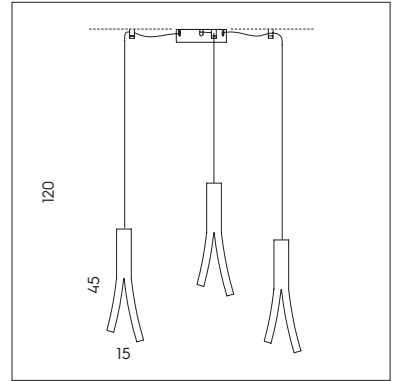

60
 corten
 corten

ARMANDO D'ANDREA

OLMO

S I L L U X

LP 6/311 B
 1 x 7,2W GU10 LED 
 CE IP20 

SP 7/311
 1 x 7,2W GU10 LED 
 CE IP20 

SP 8/311
 3 x 7,2W GU10 LED 
 CE IP20 

LP 6/311 A
 2 x 4W LED
 800 lumen - 3000K
 CE IP20 