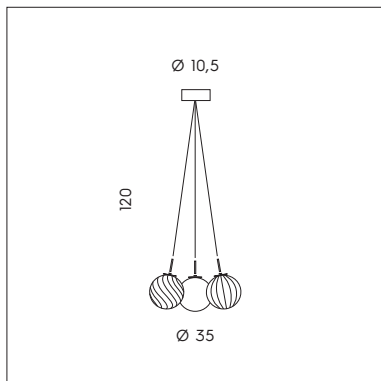

SP 7/338

BUBBLE

SP S/338

SP S/338
 5 x max 5W LED G9 
 CE IP20 ▽

SP 7/338
 1 x max 5W LED G9 
 CE IP20 ▽

SP 8/338
 3 x max 5W LED G9 
 CE IP20 ▽

SP H/338
 6 x max 5W LED G9 
 CE IP20 ▽

SP L/338
 9 x max 5W LED G9 
 CE IP20 ▽