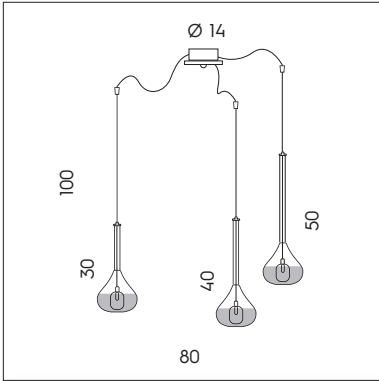

SP 8/276 A

3 x max 5W LED G9
CE IP20