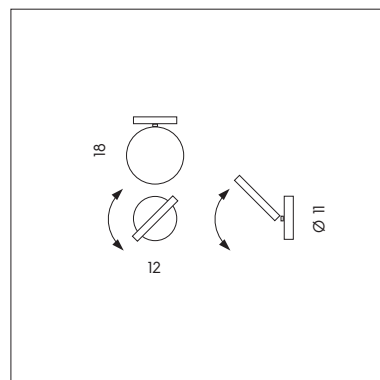

LP 6/333 A

1 x 5,5W LED
605 lumen - 3000K

CE IP20