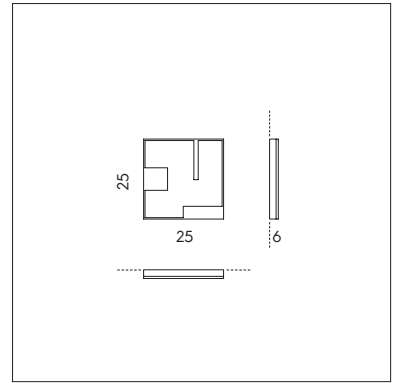

LP 6/319
24W STRIP LED
2500 lumen - 3000K
CE IP20

MONTATURA - FRAME

40 laccato bianco lacquered white	61 bronz bronze

DIFFUSORE - LAMPSHADE

57 acrilico acrylic