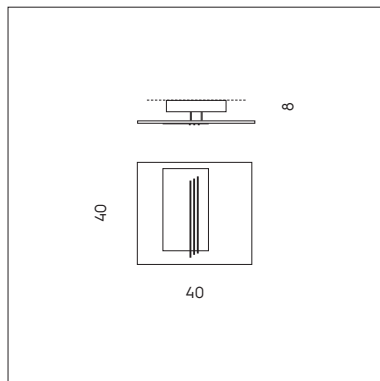

LS 4/336
2 x 7W LED
3000K - 2200 lumen
CE IP20