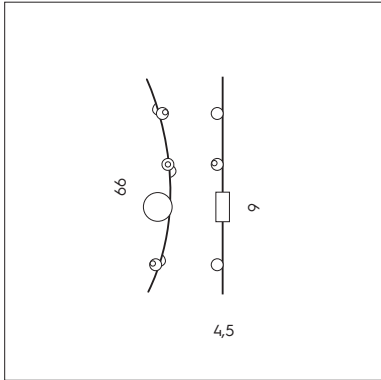

LP 6/334 A
3 x 3W LED
3000K - 930 lumen
CE IP20