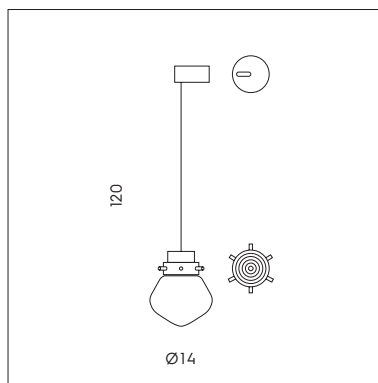

LIGHT HEART

**SP 7/295**

1 x 6W LED 768 lumen 3000K

CE IP20 ▽

**SP 8/295**

6 x 7W LED 4600 lumen 3000K

CE IP20 ▽

**KIT SP/295**3 supporti e cavo per sospensione
lunghezza massima 5 m.3 supports and cable length
max 5 mt.