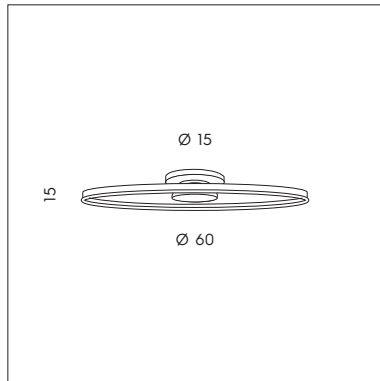

LS 5/267
1 x max 7,5W LED R7s 78 mm
+ STRIP LED 14W $\cong$ 3000K 2300 lumen
or 1 x max 50W QR111
+ STRIP LED 14W $\cong$ 3000K 2300 lumen
CE