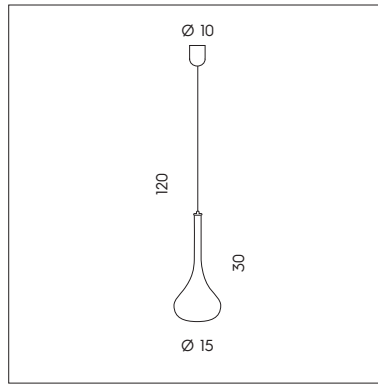

SP 7/294 B-30
1 x max 6W GU10 LED
CE