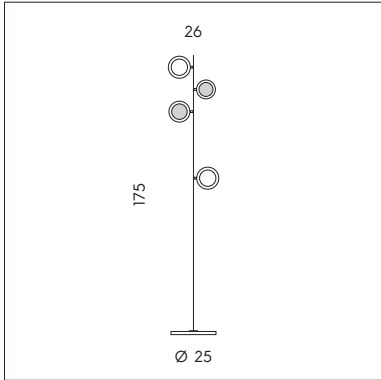

PI 3/330
11W STRIP LED
2200 lumen - 3000K
CE IP20