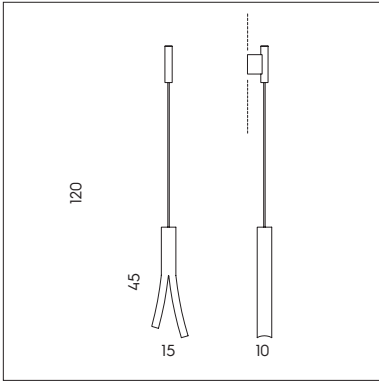

60
 corten
 corten

ARMANDO D'ANDREA

OLMO

S I L L U X

LP 6/311 B
 1 x 7,2W GU10 LED 
 CE IP20 

SP 7/311
 1 x 7,2W GU10 LED 
 CE IP20 

SP 8/311
 3 x 7,2W GU10 LED 
 CE IP20 

LP 6/311 A
 2 x 4W LED
 800 lumen - 3000K
 CE IP20 