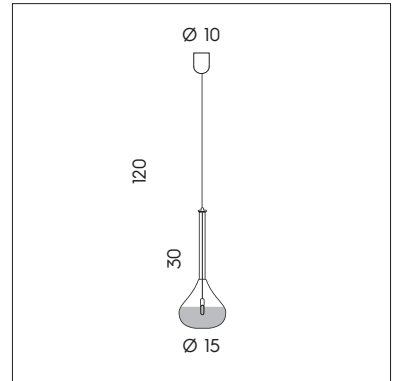

TEAMDESIGN

GRAAL

S I L L U X

SP 8/276 A

3 x max 5W LED G9 
 CE  IP20 

SP 7/276 A-20

1 x max 5W LED G9 
 CE  IP20 

SP 7/276 B-30