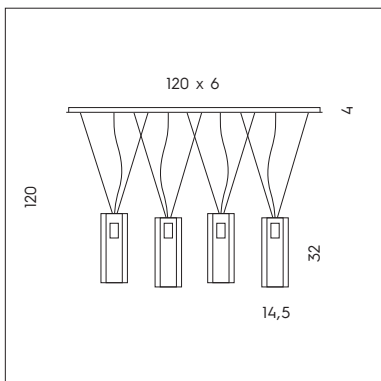

SP S/336
4 x 3W LED
3000K - 1240 lumen
CE IP20