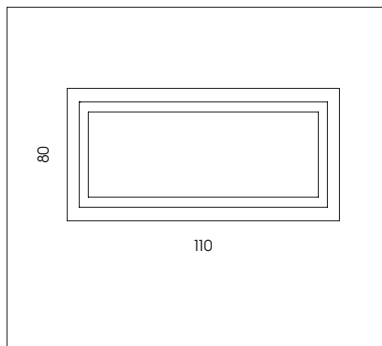

ED 1060/110/2
2 STRIP LED 28W ≅
1830 lumen 3000K

ED 1060/110/3
3 STRIP LED 45W ≅
2945 lumen 3000K