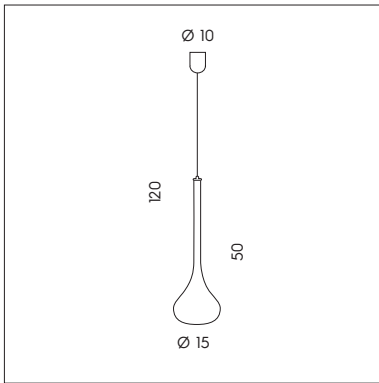

SP 7/294 D-50
1 x max 6W GU10 LED
CE