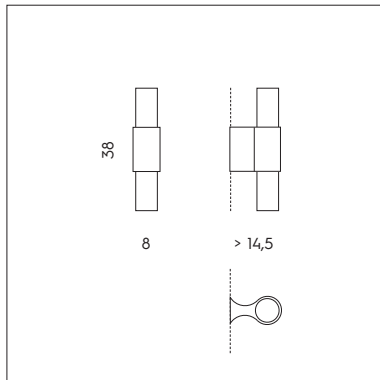

LP 6/331 A
2 x max 46W E14
CE IP20