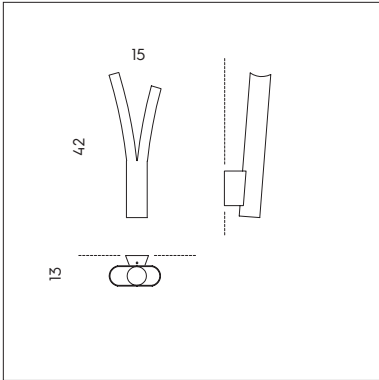

60
 corten
 corten

ARMANDO D'ANDREA

OLMO

S I L L U X

LP 6/311 B
 1 x 7,2W GU10 LED 
 CE IP20 

SP 7/311
 1 x 7,2W GU10 LED 
 CE IP20 

SP 8/311
 3 x 7,2W GU10 LED 
 CE IP20 

LP 6/311 A
 2 x 4W LED
 800 lumen - 3000K
 CE IP20 