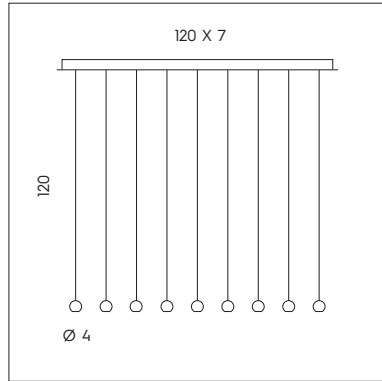

SP S/334
9 x 3W LED
3000K - 2790 lumen
CE IP20