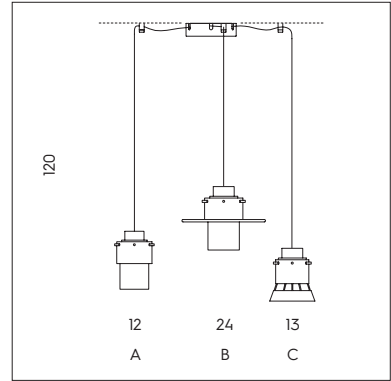

SP 8/313 ABC
 3 x 6W LED 3000K 2300 lumen o/or
 3 x max 46W E14 
 CE IP20 

LP 6/313 A
LP 6/313 B
LP 6/313 C
 1 x 6W LED 3000K 768 lumen o/or
 1 x max 46W E14 
 CE IP20 

KIT SP/313
 3 supporti e cavo per sospensione
 lunghezza massima 5 m.
 3 supports and cable length
 max 5 mt.
 1 rosone / canopy