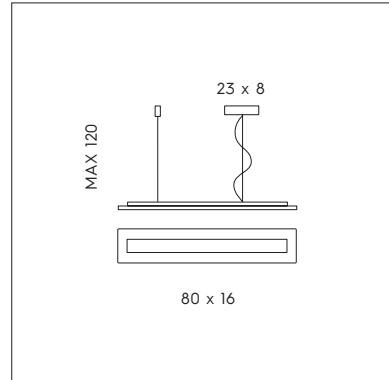

SP N/267
3 x max 7,5W LED R7s 78 mm
+ STRIP LED 13W $\cong$ 3000K 2300 lumen
CE