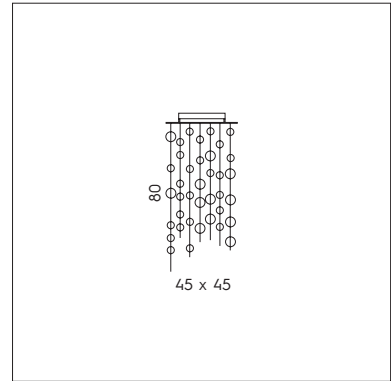

SP H/236
8 x max 5W G9 LED
CE IP20 ▽