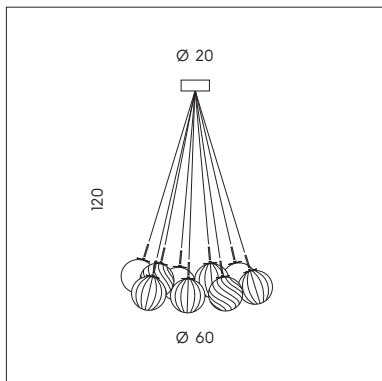

SP 7/338

BUBBLE

SP S/338

SP S/338
 5 x max 5W LED G9 
 CE IP20 ▽

SP 7/338
 1 x max 5W LED G9 
 CE IP20 ▽

SP 8/338
 3 x max 5W LED G9 
 CE IP20 ▽

SP H/338
 6 x max 5W LED G9 
 CE IP20 ▽

SP L/338
 9 x max 5W LED G9 
 CE IP20 ▽