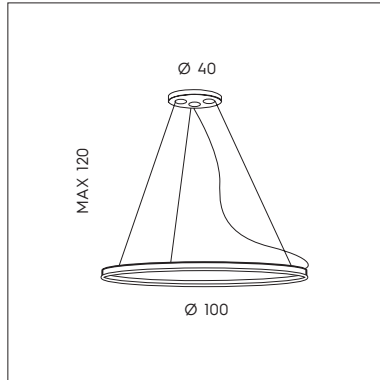

SP S/267
3 x max 11W LED QR111
+ STRIP LED 24W $\cong$ 3000K 3500 lumen
CE