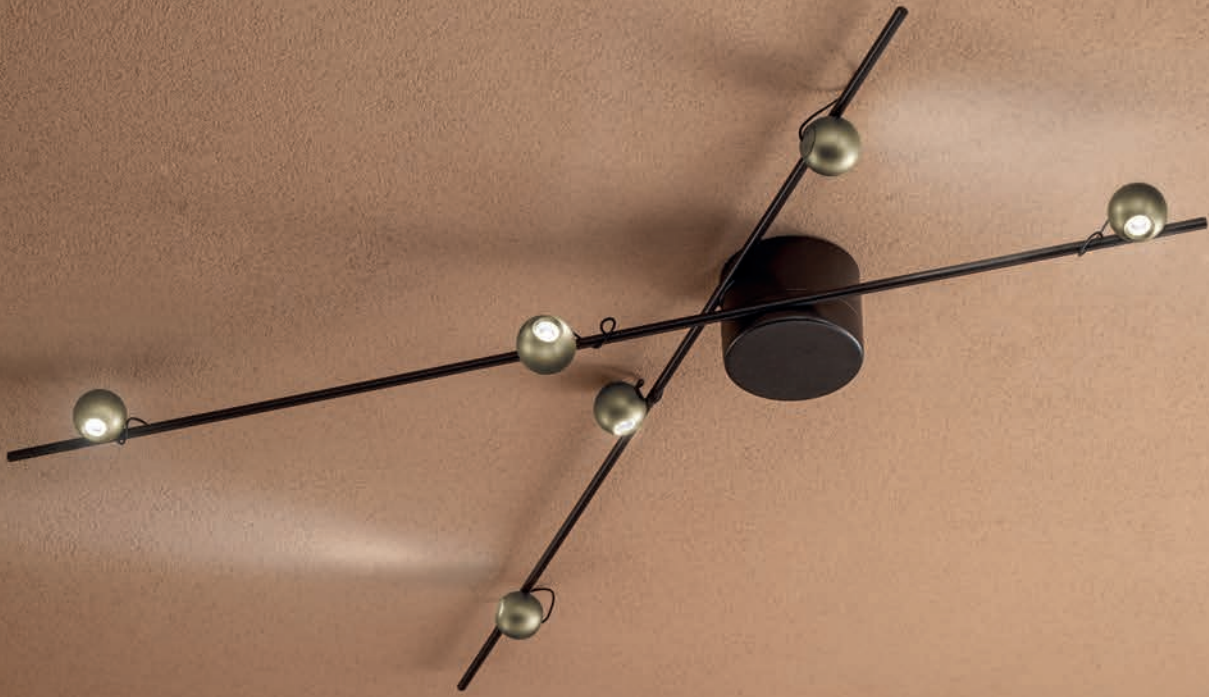

LP 6/334 C

MAGNETIC

MAGNETIC

SFERA LED DIREZIONALE CON AGGANCIO MAGNETICO.
 DIRECTIONAL LED SPHERE WITH MAGNETIC FIXING.

PI 3/334
 3 x 3W LED
 3000K - 930 lumen
 CE IP20

LT 1/334
 2 x 3W LED
 3000K - 620 lumen
 CE IP20