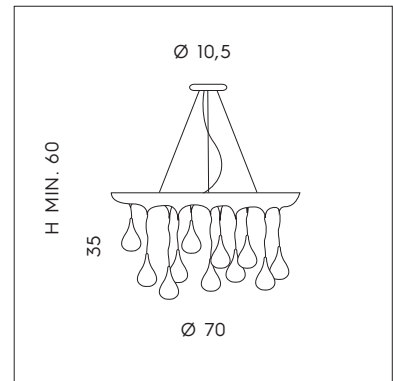

TEAMDESIGN

PIOGGIA

S I L L U X

SP 1045/50S

LS 1045/40P
 1 x max 40W 2Gx13 
 CE IP20  

SP 1045/50S
 1 x max 55W 2Gx13 
 CE IP20  

LS 1045/50P
 1 x max 55W 2Gx13 
 CE IP20  

SP 1045/70S
 1 x max 55W 2Gx13 
 CE IP20  