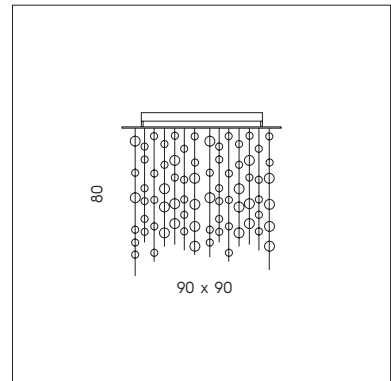

SP M/236
8 x max 5W G9 LED
CE IP20 ▽