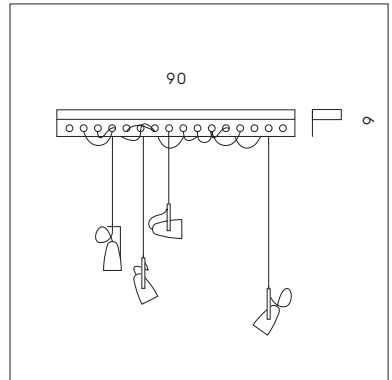

SP R/300 B
4 x max 6W GU10 LED
CE
Cavo e snodo direzionale.
Cable and directional joint.