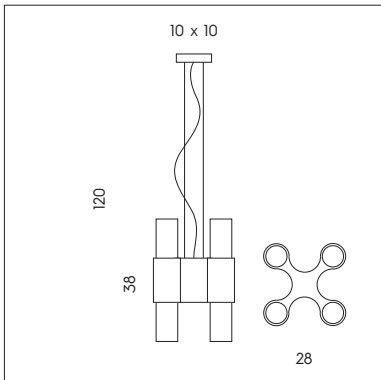

SP 8/331
8 x max 46W E14
CE IP20