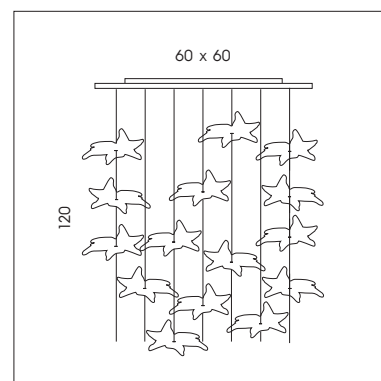

SP N/337

8 x 6W LED
3000K - 5280 lumen or
8 x max 5W LED G9

CE

15 foglie/leaves

MONTATURA - FRAME

36
acciaio lucido
polished steel

**DIFFUSORE vetro
LAMPSHADE in glass**

02
satinato
satin

03
ambra
amber