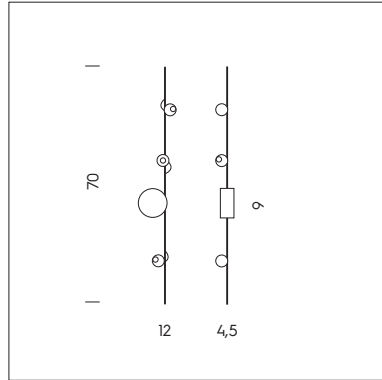

LP 6/334 B
3 x 3W LED
3000K - 930 lumen
CE IP20