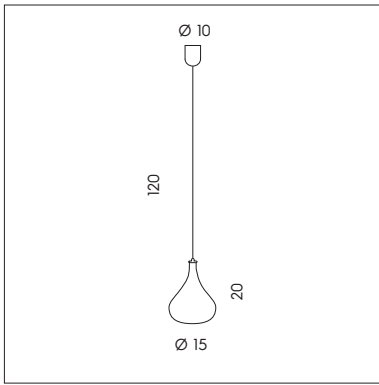

10
 trasparente
 transparent

MONTATURA - FRAME

31
 cromo
 chrome

TEAMDESIGN

GRANADA

S I L L U X

SP 7/294 A-20
 1 x max 6W GU10 LED 
 CE   

SP 7/294 B-30
 1 x max 6W GU10 LED 
 CE   