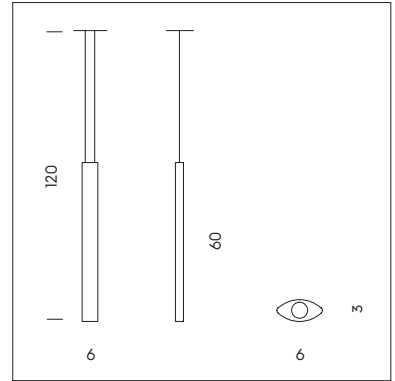

OVALINA

S I L L U X

LP 6/298B

LP 6/298A

SP 7/298 A

OVALINA

SP 7/298 A

LP 6/298 A
 2 x 3W LED
 730 lumen - 3000K
 CE IP20