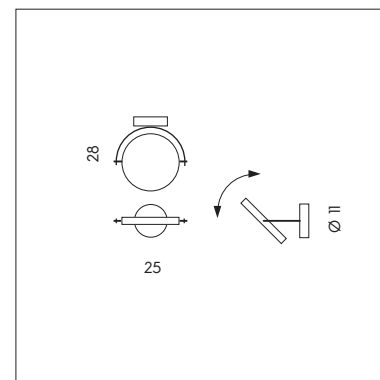

LP 6/333 B

1 x 10W LED
1100 lumen - 3000K

CE IP20