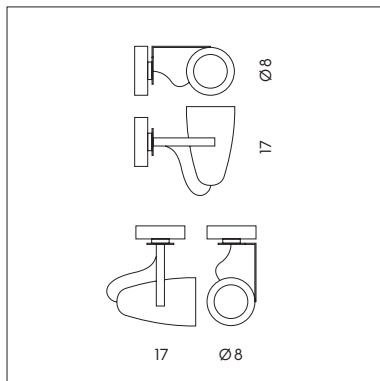

LP 6/300
1 x max 6W GU10 LED
CE

DIFFUSORE - LAMPSHADE

54
cemento al quarzo
quartz concrete

MONTATURA - FRAME

40
laccato bianco
lacquered white

44
antracite
anthracite