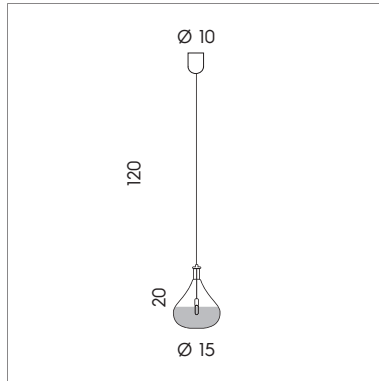

TEAMDESIGN

GRAAL

S I L L U X

SP 8/276 A

3 x max 5W LED G9 
 CE  IP20 

SP 7/276 A-20

1 x max 5W LED G9 
 CE  IP20 

SP 7/276 B-30