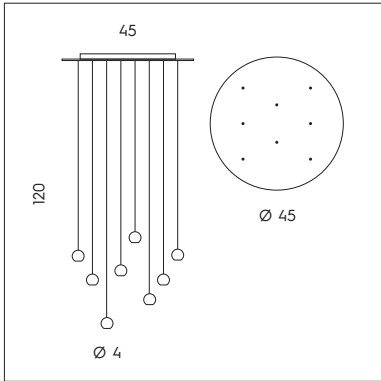

SP H/334
8 x 3W LED
3000K - 2480 lumen
CE IP20