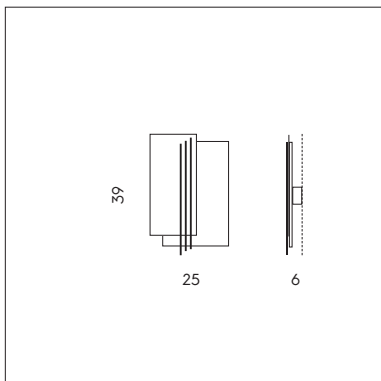

LP 6/336
2 x 7W LED
3000K - 2200 lumen
CE IP20