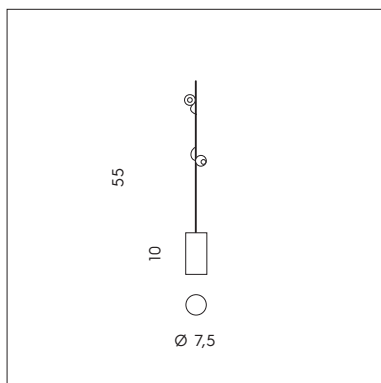

LP 6/334 C

MAGNETIC

MAGNETIC

SFERA LED DIREZIONALE CON AGGANCIO MAGNETICO.
 DIRECTIONAL LED SPHERE WITH MAGNETIC FIXING.

PI 3/334
 3 x 3W LED
 3000K - 930 lumen
 CE IP20

LT 1/334
 2 x 3W LED
 3000K - 620 lumen
 CE IP20