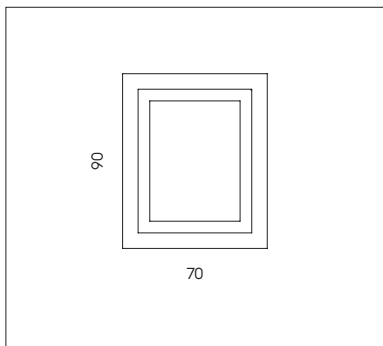

	
51 rosso rame copper red	55 marrone antico antiqued brown

CLAUDIO SACCON
VITTORIO BOT

NARCISO

S I L L U X

ED 1060/90/2
 2 STRIP LED 22W ≅
 1440 lumen 3000K

ED 1060/90/3
 3 STRIP LED 36W ≅
 2355 lumen 3000K