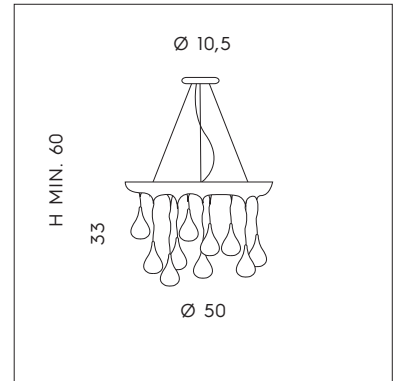

TEAMDESIGN

PIOGGIA

S I L L U X

SP 1045/50S

LS 1045/40P
 1 x max 40W 2Gx13 
 CE IP20  

SP 1045/50S
 1 x max 55W 2Gx13 
 CE IP20  

LS 1045/50P
 1 x max 55W 2Gx13 
 CE IP20  

SP 1045/70S
 1 x max 55W 2Gx13 
 CE IP20  