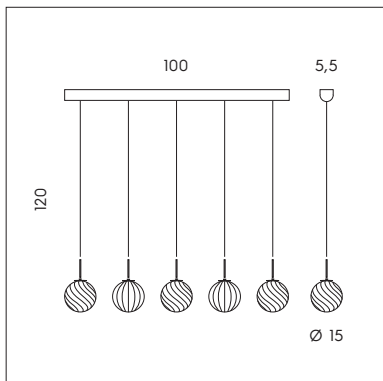

SP 7/338

BUBBLE

SP S/338

SP S/338
 5 x max 5W LED G9 
 CE IP20 ▽

SP 7/338
 1 x max 5W LED G9 
 CE IP20 ▽

SP 8/338
 3 x max 5W LED G9 
 CE IP20 ▽

SP H/338
 6 x max 5W LED G9 
 CE IP20 ▽

SP L/338
 9 x max 5W LED G9 
 CE IP20 ▽