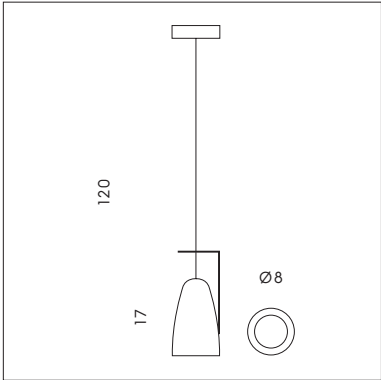

SP 7/300 B

LP 6/300

FORATA

SP 7/300 A
 1 x max 6W GU10 LED 
 CE 

SP S/300 A
 6 x max 6W GU10 LED 
 CE 

SP R/300 A
 4 x max 6W GU10 LED 
 CE 

SP 7/300 B
 1 x max 6W GU10 LED 
 CE 
 Cavo e snodo direzionale.
 Cable and directional joint.