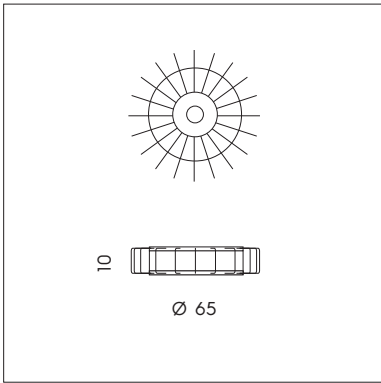

LS Q/283
4 x max 5W G9 LED
o/or
30W LED 3500 lumen 3000K
CE