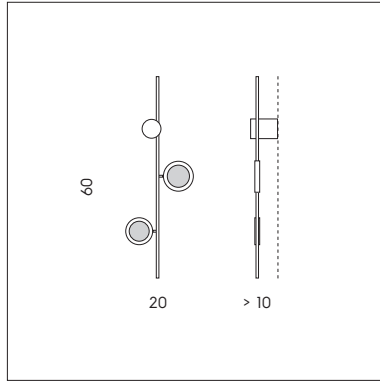

LP 6/330 A
6W STRIP LED
800 lumen - 3000K
CE IP20