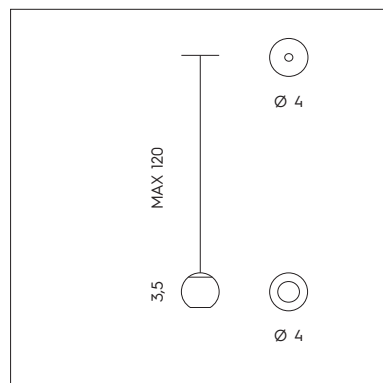

LP 6/334 C

MAGNETIC

MAGNETIC

SFERA LED DIREZIONALE CON AGGANCIO MAGNETICO.
 DIRECTIONAL LED SPHERE WITH MAGNETIC FIXING.

PI 3/334
 3 x 3W LED
 3000K - 930 lumen
 CE IP20

LT 1/334
 2 x 3W LED
 3000K - 620 lumen
 CE IP20