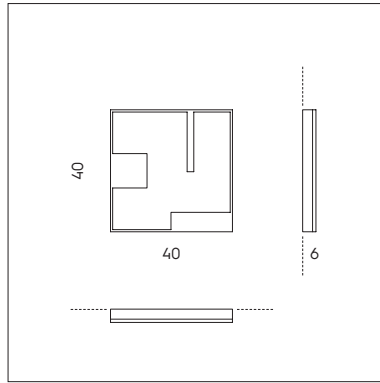

LS 4/319
35W STRIP LED
4300 lumen - 3000K
CE IP20