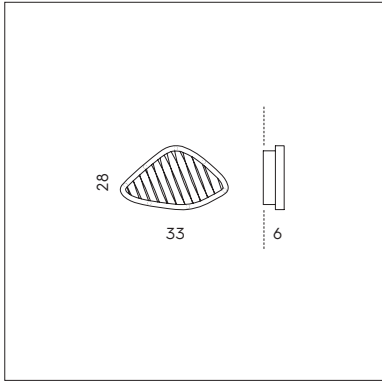

LS 4/318
24W STRIP LED
2000 lumen - 3000K
CE IP20 ▽