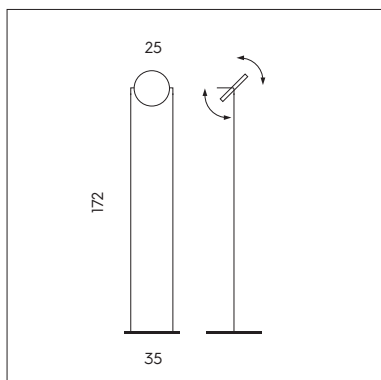

PI 3/333

1 x 10W LED
1100 lumen - 3000K

CE IP20