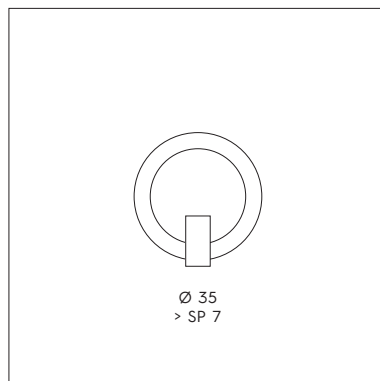

LP 6/267 B
1 x max 40W GX13
+ STRIP LED 9W $\cong$ 530 lumen
CE

DIFFUSORE - LAMPSHADE

10
trasparente
transparent

MONTATURA - FRAME

31
cromo
chrome
Led colore 3000 K
Led colour 3000 K