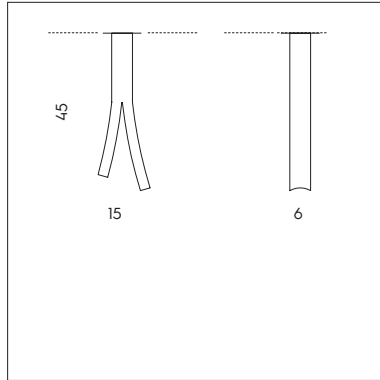

60
 corten
 corten

ARMANDO D'ANDREA

OLMO

S I L L U X

LP 6/311 B
 1 x 7,2W GU10 LED 
 CE IP20 

SP 7/311
 1 x 7,2W GU10 LED 
 CE IP20 

SP 8/311
 3 x 7,2W GU10 LED 
 CE IP20 

LP 6/311 A
 2 x 4W LED
 800 lumen - 3000K
 CE IP20 