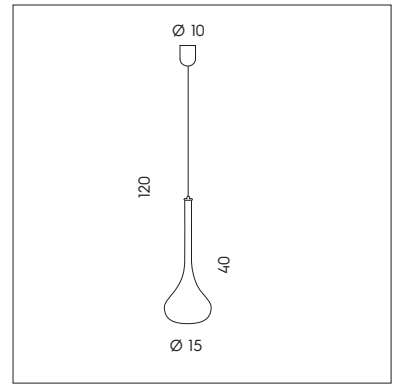

SP 7/294 C-40
1 x max 6W GU10 LED
CE