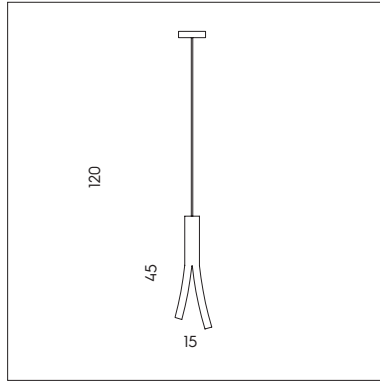

60
 corten
 corten

ARMANDO D'ANDREA

OLMO

S I L L U X

LP 6/311 B
 1 x 7,2W GU10 LED 
 CE IP20 

SP 7/311
 1 x 7,2W GU10 LED 
 CE IP20 

SP 8/311
 3 x 7,2W GU10 LED 
 CE IP20 

LP 6/311 A
 2 x 4W LED
 800 lumen - 3000K
 CE IP20 