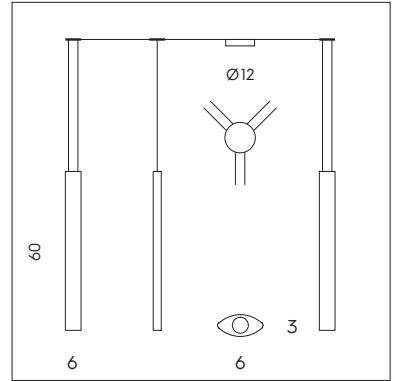

SP 7/298 B
3 x 3W LED
1095 lumen - 3000K
CE IP20

DIFFUSORE IN METALLO
METAL LAMPSHADE

40
laccato bianco
lacquered white

60
corten
corten