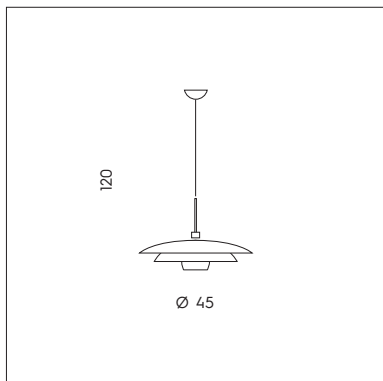

SP 7/339
1 x max 77W E27
CE IP20