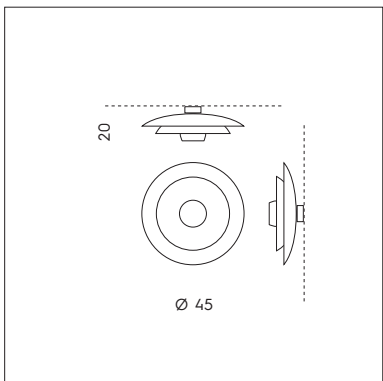

LS 4/339
1 x max 77W E27
CE IP20