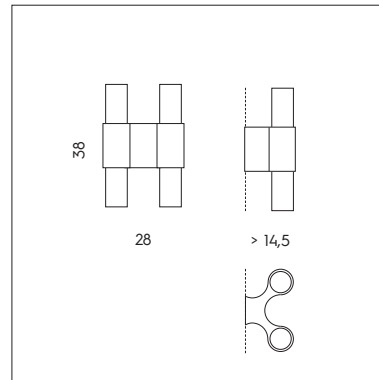

LP 6/331 B
4 x max 46W E14
CE IP20