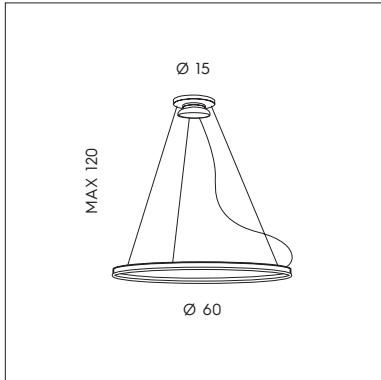

SP 8/267
1 x max 7,5W LED R7s 78 mm
+ STRIP LED 14W $\cong$ 3000K 2300 lumen
or 1 x max 11W LED QR111
+ STRIP LED 14W $\cong$ 3000K 2300 lumen
CE