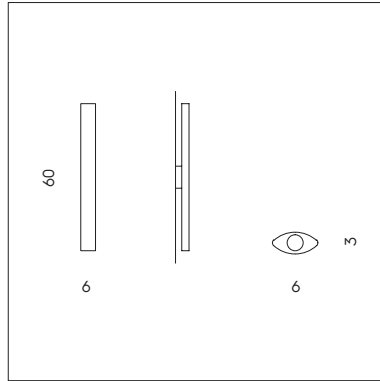

OVALINA

S I L L U X

LP 6/298B

LP 6/298A

SP 7/298 A

OVALINA

SP 7/298 A

LP 6/298 A
 2 x 3W LED
 730 lumen - 3000K
 CE IP20