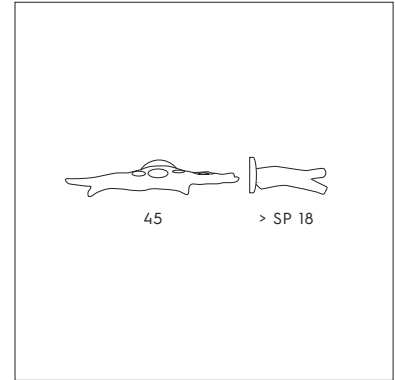

LP 1057/45

5 x max 2W G4 LED

CE IP20

MONTATURA - FRAME

31
cromo
chrome

**DIFFUSORE IN CERAMICA
CERAMIC LAMPSHADE**

01
laccato bianco
lacquered white

56
oro/platino
gold/platinum