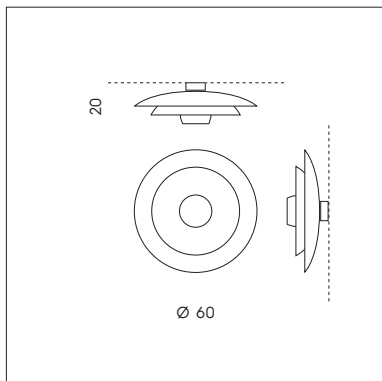

LS 5/339
1 x max 77W E27
CE IP20