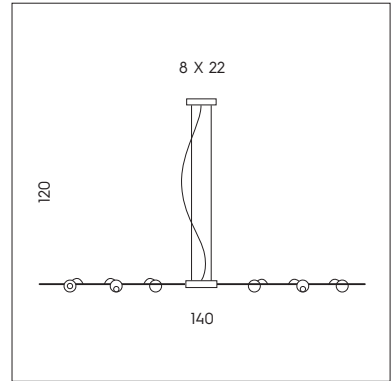

SP 8/334
6 x 3W LED
3000K - 1860 lumen
CE IP20