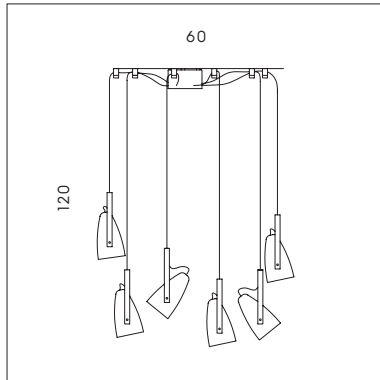

SP 7/300 B

LP 6/300

FORATA

SP 7/300 A
 1 x max 6W GU10 LED 
 CE 

SP S/300 A
 6 x max 6W GU10 LED 
 CE 

SP R/300 A
 4 x max 6W GU10 LED 
 CE 

SP 7/300 B
 1 x max 6W GU10 LED 
 CE 
 Cavo e snodo direzionale.
 Cable and directional joint.